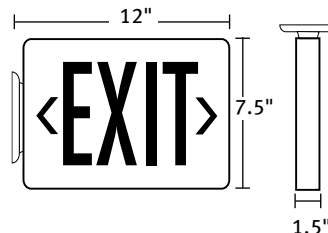

UNIVERSAL THERMOPLASTIC LED EXIT

The MX Series combines an ultra-slim polycarbonate housing and dependable Mule LED performance to give you a versatile all-in-one, 21st century design. This truly universal exit sign includes the canopy and extra faces for any application. Installation is accomplished in minutes with our tool-less, Snap-In™ design. Available with red or green energy efficient LED light sources to provide years of maintenance-free illumination at a minimal cost.

BENEFITS & FEATURES

ALL MODELS

- Durable scratch resistant polycarbonate housing
- Diffused Super-bright LEDs – Red or Green
- Even illumination – no hot spots
- Dual voltage 120/277 standard
- Eliminates maintenance – no more lamp changes
- Ultra-slim profile, contoured design
- Snap-In canopy, universal mounting
- Snap-In directional chevrons
- Installs in seconds with the simple Snap-In design
- Universal – All signs
- Damp location rated
- ETL and UL listed
- Meets NFPA 101, NEC, OSHA
- 5 Year Limited Warranty

AC ONLY MODELS

- Total power consumption under 2 watts

SELF-POWERED MODELS

- Total power consumption under 5 watts
- Sealed maintenance-free nickel cadmium battery
- Solid state charger
- Low voltage disconnect & brownout protection
- Flush mounted push-to-test switch & LED indicator
- Available with Self-diagnostics function.

STANDARD

WITH REMOTE CAPABILITY

ACCESSORIES

ACCESSORY	DESCRIPTION
VRS1	Vandal Resistant Shield - Wall Mount
WG2	Wire Guard - Small
VRL	Vandal Resistant Lens

Add suffix to model or order separately

ORDERING INFORMATION