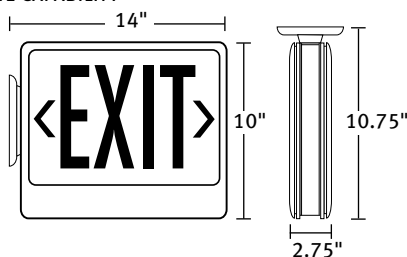

STANDARD

WITH REMOTE CAPABILITY

ACCESSORIES

ACCESSORY	DESCRIPTION
VRS1	Vandal Resistant Shield - Wall Mount
WG2	Wire Guard - Small
VRL	Vandal Resistant Lens

Add suffix to model or order separately

ORDERING INFORMATION