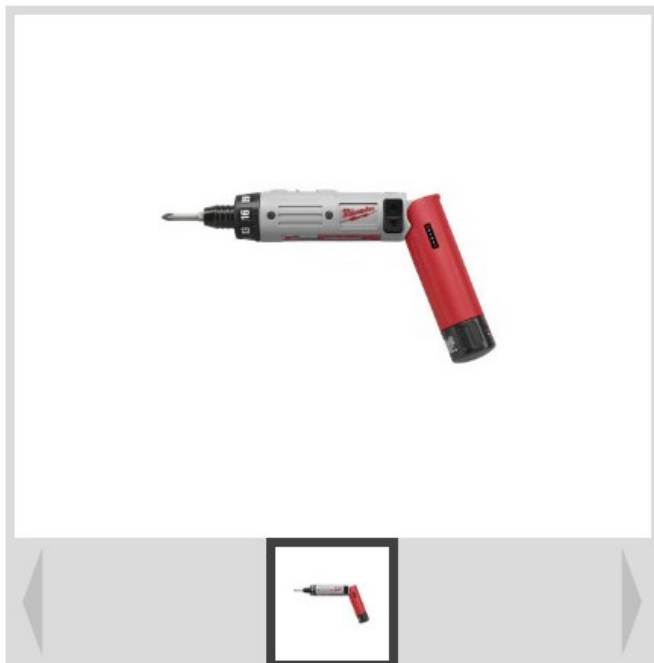

Nothing but **HEAVY DUTY**™

Search MilwaukeeTool.com

NEW PRODUCTS & OFFERS

▼ TOOLS

▼ ACCESSORIES

▼ TEST & MEASUREMENT

HAND TOOLS

▼ PARTS & SERVICE

BUY NOW

[Home](#) > [Products](#) > [Tools](#) > [Cordless Tools](#) > [Drilling and Fastening](#) > [Screwdrivers](#) > 4 Volt Screwdriver Kit

4 Volt Screwdriver Kit 0490-22

PRINT

Be the first to [Write a Review](#)

This cordless 4 volt Screwdriver has a 21 position clutch with auto shut-off that stops rotation of the bit once the desired torque setting is met. The quick-change chuck allows for one-handed bit changes, and a snug bit grip prevents dropped screws when the screwdriver is inverted. Drill mode easily drills pilot holes or removes damaged screws.

Includes

- Screwdriver Bit

FIND RETAILERS

FEATURES

- 21 position clutch with auto-shut off for improved torque control
- Heavy-duty 2 speed gearbox - 200/600 RPM
- Quick-change chuck for one-handed bit changes
- 3.0 Ah Lithium-ion battery for superior run-time and long life
- Battery fuel gauge displays remaining run-time

SPECIFICATIONS

Voltage	4 DC
Drive Size	1/4 in. Hex
No Load Speed	200/600 RPM
Torque	30 in.-lbs.
No of Batteries Included	2
Clutch Settings	21
Length	11-5/8 in.
Tool Weight	1.2 lbs.
Shipping Weight	3.3 lbs.

RESOURCES

Service Info - 0490-22

Parts Diagram

Manual