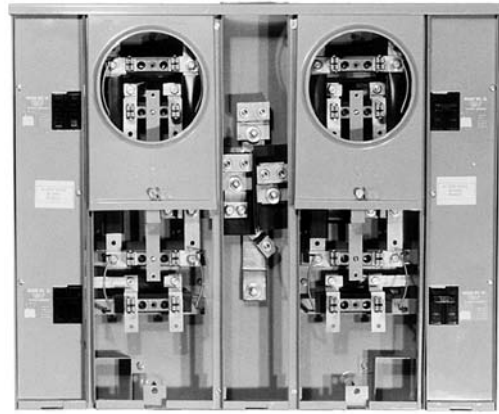

U2866-X

U2854-X
(Order circuit breakers as extra)

125 / 200 AMP—CONDOMINIUM METERING BANKS—RINGLESS—1Ø3W—120/240 VAC

AMP	NO. OF POS.	VERTICAL OR RECTANGULAR	CATALOG NUMBER	MAIN BUS RATING	LINE CONNECTOR SIZE	DIMENSIONS			CONCENTRIC K.O.'S					
						D"	W"	H"	1	2	3	4	5	6 H.O.
125	2	VERTICAL	U2852-X	200 Amps	*3/8"-16 Stud	4 ⁷ / ₈	18	25	—	—	3	1 ¹ / ₄	1 ¹ / ₄ , 1 ¹ / ₂	4"
125	3	VERTICAL	U2853-X	200 Amps	*3/8"-16 Stud	4 ⁷ / ₈	18	37	—	—	3	1 ¹ / ₄	1 ¹ / ₄ , 1 ¹ / ₂	4"
200	1	VERTICAL	U2288-RXL	Not Bussed	#6-250 AWG	4 ⁷ / ₈	13	21	2 ¹ / ₂	2 ¹ / ₂	3	1 ¹ / ₄	1 ¹ / ₄ solid ko	4"
200	2	VERTICAL	U2862-X	250 Amps	*3/8"-16 Stud	4 ⁷ / ₈	21	29	—	—	3	2	1 ¹ / ₄ , 1 ¹ / ₂	4"
200	3	VERTICAL	U2863-X	300 Amps.	*3/8"-16 Stud	4 ⁷ / ₈	21	41	—	—	3	2	1 ¹ / ₄ , 1 ¹ / ₂	4"
125	4	RECTANGULAR	U2854-X	400 Amps.	*3/8"-16 Stud	4 ⁷ / ₈	31	25	—	—	3	1 ¹ / ₄	1 ¹ / ₄ , 1 ¹ / ₂	4"
125	5	RECTANGULAR	U2855-X	400 Amps.	*3/8"-16 Stud	4 ⁷ / ₈	31	37	—	—	3	1 ¹ / ₄	1 ¹ / ₄ , 1 ¹ / ₂	4"
125	6	RECTANGULAR	U2856-X	400 Amps.	*3/8"-16 Stud	4 ⁷ / ₈	31	37	—	—	3	1 ¹ / ₄	1 ¹ / ₄ , 1 ¹ / ₂	4"
200	4	RECTANGULAR	U2864-X	400 Amps.	*3/8"-16 Stud	4 ⁷ / ₈	36	29	—	—	3	2	1 ¹ / ₄ , 1 ¹ / ₂	4"
200	5	RECTANGULAR	U2865-X	600 Amps.	*3/8"-16 Stud	4 ⁷ / ₈	36	41	—	—	3	2	1 ¹ / ₄ , 1 ¹ / ₂	4"
200	6	RECTANGULAR	U2866-X	600 Amps.	*3/8"-16 Stud	4 ⁷ / ₈	36	41	—	—	3	2	1 ¹ / ₄ , 1 ¹ / ₂	4"

CONNECTOR KITS *

SIZE	SUFFIX	KIT NUMBER	COMPATIBLE WITH	WIRE RANGE
SINGLE	-K1	K1539	U2852-56 U2862-66	#6-350 kcmil
	-K3	K1540	U2854-56 U2864-66	#4-600 kcmil
TWIN	-K2	K1350	U2854-56 U2862-66	#6-350 kcmil
	-K4	K1541	U2864-66	#2-600 kcmil

PLUG-IN BREAKER COMPATIBILITY CHART

AMPS	CUTLER-HAMMER (WESTINGHOUSE)	SIEMENS (ITE)	SIEMENS MURRAY / CROUSE-HINDS	G.E.	SQ-D
150-200	WBJ	QN	MD	TQDL	—
20-125	QP / BR / HQP	QP	MP	THQL	HOMELINE

For field-installable 5th terminal, order **K2381**.
For field-installable 5th & 6th terminal, order **K2619**.