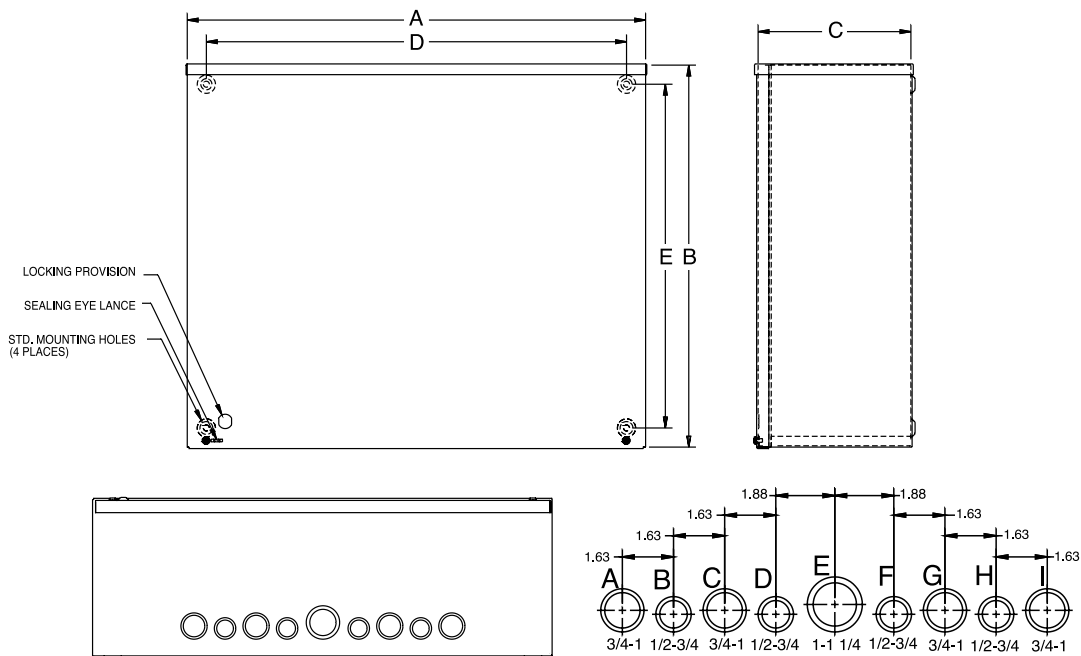

Screw Cover Junction Boxes

Type 3R

45
TYPE 3R
SCREW COVER
JUNCTION BOXES

Industry Standards

- NEMA Type 3R
- UL 50 Type 3R
- CUL Type 3R (Equivalent to CSA)

Application

- Designed for use as a junction box or pull box.
- For outdoor use to provide protection against rain, sleet or snow, or indoors where dripping water is a problem.

Construction

- Enclosure and cover are manufactured from 16, 14, or 12 gauge **G90** galvanized steel.
- The cover is designed to fit under the drip shield top, held in place with a plated steel screw.
- Available with or without paint—for no paint refer to suffix **-NP** in the catalog number.
- Boxes are available with or without concentric knockouts on the bottom—for no knockouts refer to suffix **-NK** in the catalog number.
- Mounting embosses are provided on the back of each enclosure.
- Sealing provisions on the front cover.

Finish

- ANSI 61 gray polyester powder coating over phosphatized **G90** galvanized steel.

Accessories

- Replacement cover: see pg. 48.
- Touch-up paint: see Accessories pg. 78.
- Cylinder Lock: see Accessories pg. 77.

Utility requirements for this equipment may vary. Always consult the serving utility for their requirements before ordering or installing equipment.