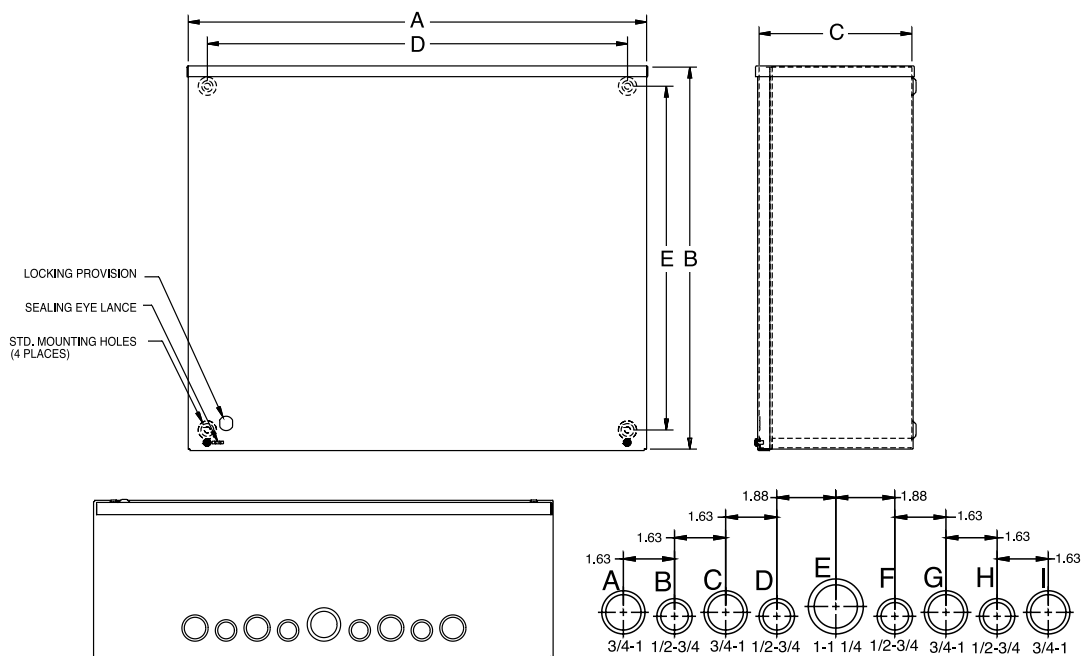

Screw Cover Junction Boxes

Type 3R

45
TYPE 3R
SCREW COVER
JUNCTION BOXES

Industry Standards

- NEMA Type 3R
- UL 50 Type 3R
- CUL Type 3R (Equivalent to CSA)

Application

- Designed for use as a junction box or pull box.
- For outdoor use to provide protection against rain, sleet or snow, or indoors where dripping water is a problem.

Construction

- Enclosure and cover are manufactured from 16, 14, or 12 gauge **G90** galvanized steel.
- The cover is designed to fit under the drip shield top, held in place with a plated steel screw.
- Available with or without paint—for no paint refer to suffix **-NP** in the catalog number.
- Boxes are available with or without concentric knockouts on the bottom—for no knockouts refer to suffix **-NK** in the catalog number.
- Mounting embosses are provided on the back of each enclosure.
- Sealing provisions on the front cover.

Finish

- ANSI 61 gray polyester powder coating over phosphatized **G90** galvanized steel.

Accessories

- Replacement cover: see pg. 48.
- Touch-up paint: see Accessories pg. 78.
- Cylinder Lock: see Accessories pg. 77.

Utility requirements for this equipment may vary. Always consult the serving utility for their requirements before ordering or installing equipment.