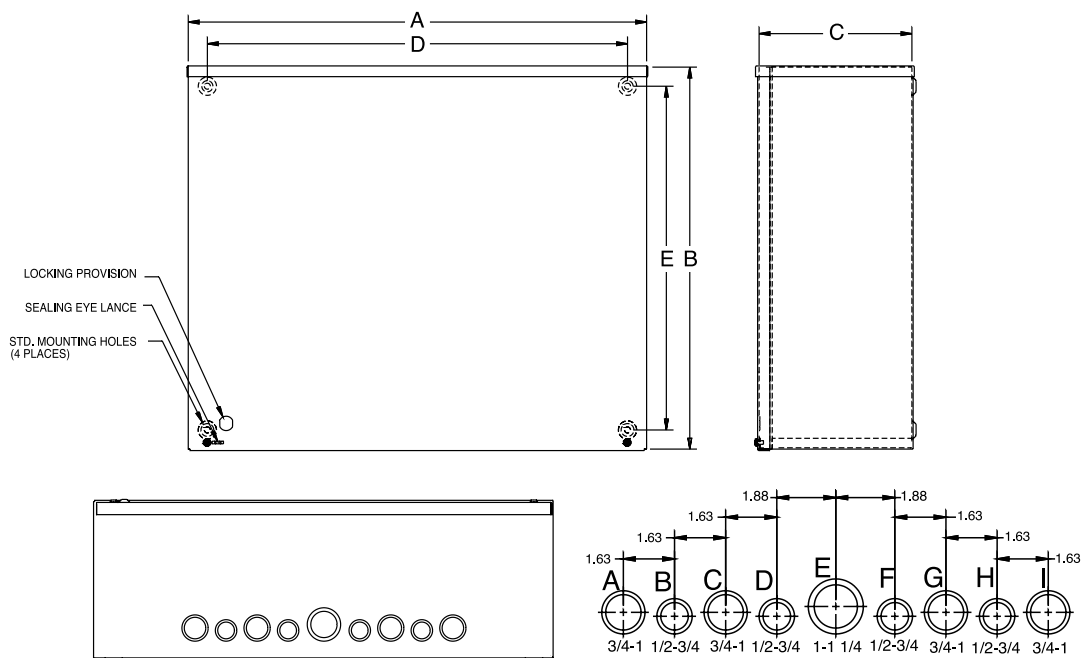

Screw Cover Junction Boxes

Type 3R

45
TYPE 3R
SCREW COVER
JUNCTION BOXES

Industry Standards

- NEMA Type 3R
- UL 50 Type 3R
- CUL Type 3R (Equivalent to CSA)

Application

- Designed for use as a junction box or pull box.
- For outdoor use to provide protection against rain, sleet or snow, or indoors where dripping water is a problem.

Construction

- Enclosure and cover are manufactured from 16, 14, or 12 gauge **G90** galvanized steel.
- The cover is designed to fit under the drip shield top, held in place with a plated steel screw.
- Available with or without paint—for no paint refer to suffix **-NP** in the catalog number.
- Boxes are available with or without concentric knockouts on the bottom—for no knockouts refer to suffix **-NK** in the catalog number.
- Mounting embosses are provided on the back of each enclosure.
- Sealing provisions on the front cover.

Finish

- ANSI 61 gray polyester powder coating over phosphatized **G90** galvanized steel.

Accessories

- Replacement cover: see pg. 48.
- Touch-up paint: see Accessories pg. 78.
- Cylinder Lock: see Accessories pg. 77.

Utility requirements for this equipment may vary. Always consult the serving utility for their requirements before ordering or installing equipment.