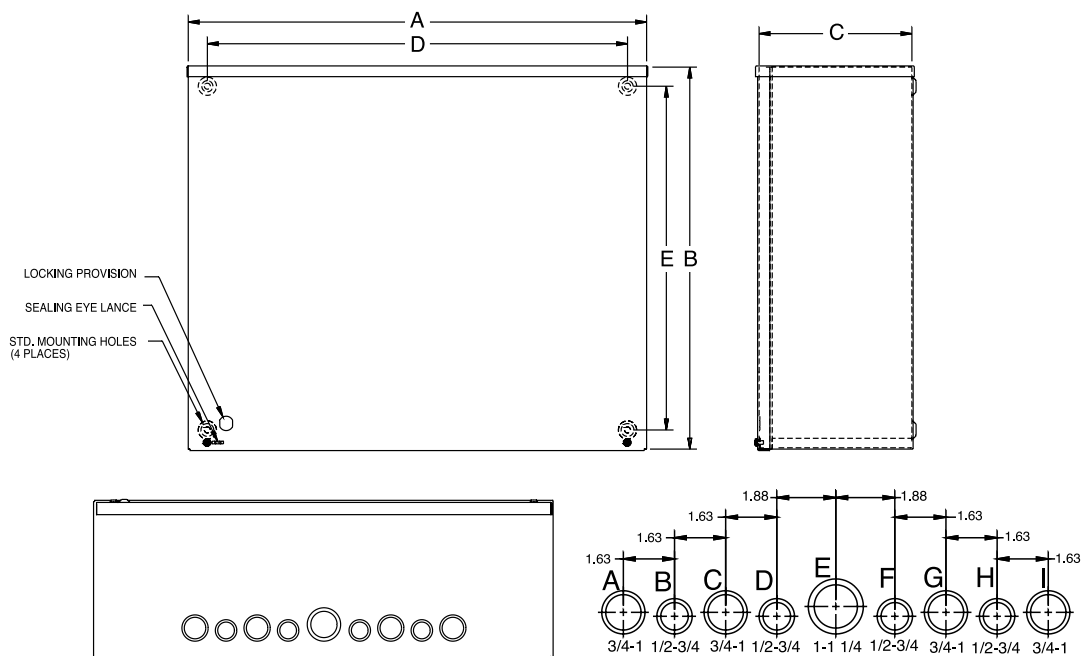

Screw Cover Junction Boxes

Type 3R

45
TYPE 3R
SCREW COVER
JUNCTION BOXES

Industry Standards

- NEMA Type 3R
- UL 50 Type 3R
- CUL Type 3R (Equivalent to CSA)

Application

- Designed for use as a junction box or pull box.
- For outdoor use to provide protection against rain, sleet or snow, or indoors where dripping water is a problem.

Construction

- Enclosure and cover are manufactured from 16, 14, or 12 gauge **G90** galvanized steel.
- The cover is designed to fit under the drip shield top, held in place with a plated steel screw.
- Available with or without paint—for no paint refer to suffix **-NP** in the catalog number.
- Boxes are available with or without concentric knockouts on the bottom—for no knockouts refer to suffix **-NK** in the catalog number.
- Mounting embosses are provided on the back of each enclosure.
- Sealing provisions on the front cover.

Finish

- ANSI 61 gray polyester powder coating over phosphatized **G90** galvanized steel.

Accessories

- Replacement cover: see pg. 48.
- Touch-up paint: see Accessories pg. 78.
- Cylinder Lock: see Accessories pg. 77.

Utility requirements for this equipment may vary. Always consult the serving utility for their requirements before ordering or installing equipment.