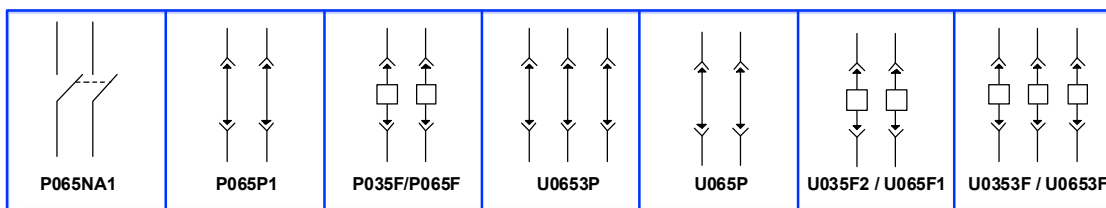

Featured Models**

= Accepts Class H Fuses (Fuses Not Included)

Non Metallic – Non-Fusible Disconnects

Non-fusible disconnect pullers are removable or reinstallable in the OFF position for user safety during equipment maintenance.

UL	MODEL NUMBER	CIRCUIT PROTECTION	AMP	VOLTS	HORSE POWER RATING	WIRE RANGE*	CABINET SIZE*	UNIT WT.	STD. PKG.
Y	P065P1	NF65	60	240	10	D	5 X 7	2	6
Y	P065NA1	SWITCH ONLY	60	240	10	D	5 X 7	2	6
Y	P065P	NF65	60	240	10	D	6 X 8	2	6

Non Metallic – Fusible Disconnects

Fusible disconnects are available in 30 and 60 Ampere models. Pullers are removable or reinstallable in the OFF position for user safety during equipment maintenance. The P065F UL listing includes the ability to field replace the 60 Ampere puller with a 30 Ampere puller (FR352) for installation flexibility. Listed for use as service entrance.

UL	MODEL NUMBER	CIRCUIT PROTECTION	AMP	VOLTS	HORSE POWER RATING	WIRE RANGE*	CABINET SIZE*	UNIT WT.	STD. PKG.
Y	P035F	FR39	30	240	3	D	6 X 8	2	6
Y	P065F	FR69	60	240	10	D	6 X 8	2	6

Metallic – Non-Fusible Disconnects - Single & Three Phase

Non-fusible disconnect pullers are removable or reinstallable in the OFF position for user safety during equipment maintenance.

UL	MODEL NUMBER	PHASE	CIRCUIT PROTECTION	AMP	VOLTS	HORSE POWER RATING	WIRE RANGE*	CABINET SIZE*	UNIT WT.	STD. PKG.
Y	U065P	1	NF65	60	240	10	D	5 X 7	3	6
Y	U0653P	3	NF653	60	240	7.5-15	D	6 X 14	10	1
Y	U065PD	1	NF653	60	240	10	D	6 X 14	10	1

Metallic – Fusible Disconnects - Single & Three Phase

Fusible disconnects are available in 30 and 60 Ampere models. Pullers are removable or reinstallable in the OFF position for user safety during equipment maintenance. Listed for use as service entrance.

UL	MODEL NUMBER	PHASE	CIRCUIT PROTECTION	AMP	VOLTS	HORSE POWER RATING	WIRE RANGE*	CABINET SIZE*	UNIT WT.	STD. PKG.
Y	U035F2	1	FR35R	30	240	3	D	5 X 9	4	6
Y	U065F1	1	FR65	60	240	10	D	5 X 9	4	6
Y	U0353F	3	FH393	30	240	3-7.5	D	6 X 14	10	1
Y	U0653F	3	FH693	60	240	7.5-15	D	6 X 14	10	1

* See back page for details

Data Subject To Change Without Notice

** Additional Basic And Custom Models Available, Consult Manufacturing Representative For Further Details