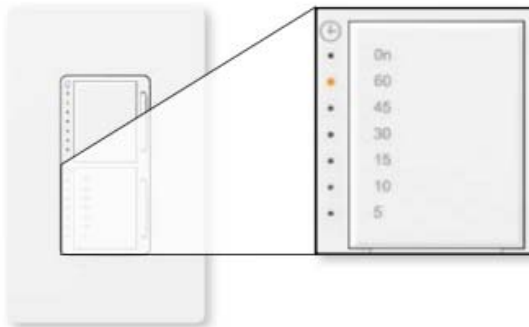

See page 53 for available colors.
To order, add color suffix to model number.
Example: **MA-L3T251- HT**

1.800.523.9466

dimmers create ambiance and save energy