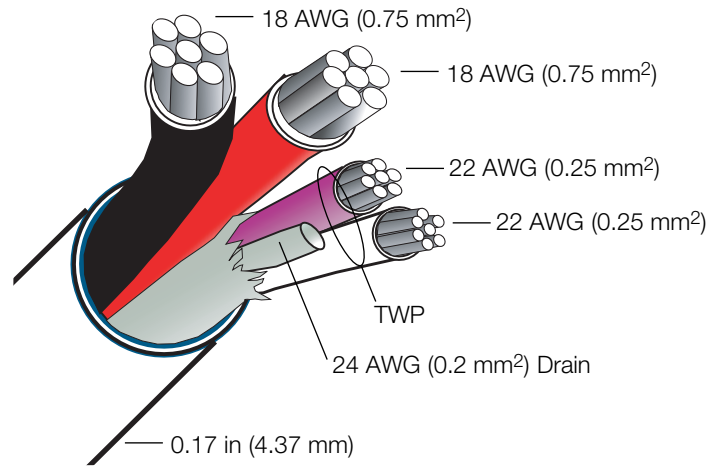

GRX-PCBL-346S Cable

Plenum rated cable for use with the following Lutron systems:

- GRAFIK Eye® 3000
- GRAFIK Eye® QS
- Energi Savr Node™

- Plenum rated for use in ceilings and enclosures that are also used by the building air distribution system to transport environmental air.

Specifications

- Listed as type CL3P (Class 3 Plenum Cable) or CMP cULus.
- Available in 500 ft (150 m) spool.
- Five conductors:
 - Common – 18 AWG (0.75 mm²)
 - Power – 18 AWG (0.75 mm²)
 - MUX Data – 22 AWG (0.25 mm²)
 - MUX Data – 22 AWG (0.25 mm²) } Twisted wire pair
 - Drain Wire – 24 AWG (0.2 mm²)
- Total Outer Jacket Diameter: 0.17 in (4.37 mm).
- 300 V Rated.
- Plenum sheath, 75 °C rated.
- UL Listed.
- Rated FT6.
- cULus or CSA Listed.
- Capacitance of 22 AWG (0.25 mm²) Twisted Wire Pair:
 - Conductor to shield: 48 pf/ft max
 - Conductor to Conductor: 25 pf/ft max

* Please refer to the Product Specification Submittal Sheets or Product Installation Guides for control link wiring distance maximums and other limitations.

Job Name:	Model Numbers:
Job Number:	