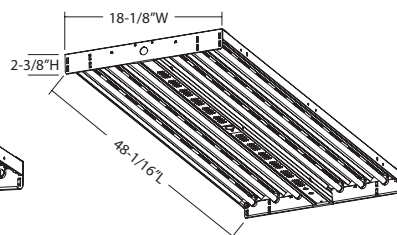

## ORDERING INFORMATION

Catalog Number	UPC	Description	# of Lamps	Wattage	Voltage	Distribution	Uplight	Ballast Type	Lamp Included	Motion Sensor Included	Pallet Qty.	Standard Carton Qty.
IBZT5 4	745977144141	T5 Fluorescent High Bay	4	54	120 - 277	Narrow	Y	Electronic, Program Rapid Start	N	N	48	1
IBZT5 4L	745977147197	T5 Fluorescent High Bay	4	54	120 - 277	Narrow	Y	Electronic, Program Rapid Start	Y	N	48	1
IBZT5 6	745977147432	T5 Fluorescent High Bay	6	54	120 - 277	Narrow	Y	Electronic, Program Rapid Start	N	N	32	1
IBZT5 6L	745977147470	T5 Fluorescent High Bay	6	54	120 - 277	Narrow	Y	Electronic, Program Rapid Start	Y	N	32	1
IBZT5 4L WD	745977147227	T5 Fluorescent High Bay	4	54	120 - 277	Wide	Y	Electronic, Program Rapid Start	Y	N	48	1
IBZT5 6L WD	745977147579	T5 Fluorescent High Bay	6	54	120 - 277	Wide	Y	Electronic, Program Rapid Start	Y	N	32	1

## DIMENSIONS

4 lamp

6 lamp