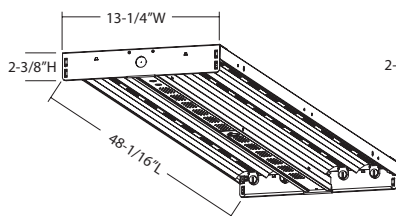

DIMENSIONS

4 lamp

6 lamp