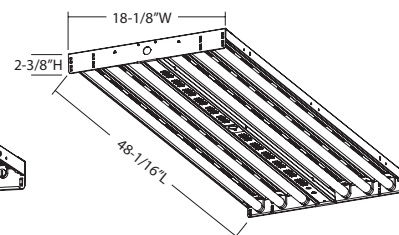

## ORDERING INFORMATION

Catalog Number	UPC	Description	# of Lamps	Wattage	Voltage	Distribution	Uplight	Ballast Type	Lamp Included	Motion Sensor Included	Pallet Qty.	Standard Carton Qty.
IBZT8 4	745977147661	T8 Fluorescent High Bay	4	32	120 - 277	Narrow	Y	Electronic, Instant Start, High BF	N	N	48	1
IBZT8 4 WD	745977147692	T8 Fluorescent High Bay	4	32	120 - 277	Wide	Y	Electronic, Instant Start, High BF	N	N	48	1
IBZT8 6	745977147791	T8 Fluorescent High Bay	6	32	120 - 277	Narrow	Y	Electronic, Instant Start, High BF	N	N	32	1
IBZT8 6 WD	745977147845	T8 Fluorescent High Bay	6	32	120 - 277	Wide	Y	Electronic, Instant Start, High BF	N	N	32	1

## DIMENSIONS

4 lamp

6 lamp