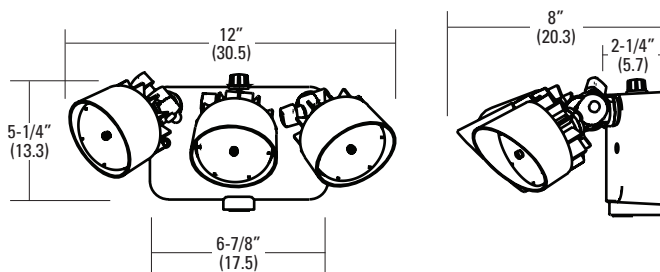

* Nominal correlated color temperature per ANSI C78-377-2008.

INSTALLATION

Wall or eave mount.

All mounting hardware included.

LISTINGS

UL/C-UL Certified to US and Canadian safety standards. Wet location listed.

High Performance LED

Dimensions

All dimensions are inches (centimeters)

ORDERING INFORMATION

For shortest lead times, configure products using **bolded options**.

Example: OFLR 9LC 120 P BZ

OFLR		9LC		120		P			
Series		No. of LEDs		Ballast/Voltage		Features		Finish	
OFLR	LED Floodlight	9LC	9 LEDs, 3 heads	120	120V residential electronic ballast	P	Dusk-to-dawn photocell	BZ	Bronze
								WH	White