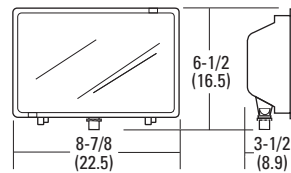

F213L

13W Compact Fluorescent
500W Quartz

FP213L

F213L/F500

FP213L

All dimensions are inches (centimeters).

ORDERING INFORMATION

Catalog Number	UPC	Description	Wattage	Lamp Source	# of Lamps	Voltage	Finish	Lamps Included	Approx. Weight (lbs)	Pallet Qty	Standard Carton Qty
F13L 120 M12	745973505304	Die-cast floodlight	13	Fluorescent	1	120	Dark bronze	Y	6	240	12
FP213L 120 M12	745973817902	Polycarbonate floodlight	13	Fluorescent	2	120	Dark bronze	Y	2	288	12
F213L 120 M12	745973505175	Die-cast floodlight	13	Fluorescent	2	120	Dark bronze	Y	6	240	12
F500QL 120 M12	745973505557	Die-cast floodlight	500	Quartz	1	120	Dark bronze	Y	3	240	12
F500QLD 120 M12	745973505533	Die-cast floodlight	500	Quartz	1	120	Dark bronze	Y	3	240	12