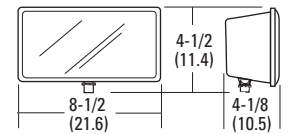

F213L

13W Compact Fluorescent
500W Quartz

FP213L

F213L/F500

FP213L

All dimensions are inches (centimeters).

ORDERING INFORMATION

Catalog Number	UPC	Description	Wattage	Lamp Source	# of Lamps	Voltage	Finish	Lamps Included	Approx. Weight (lbs)	Pallet Qty	Standard Carton Qty
F13L 120 M12	745973505304	Die-cast floodlight	13	Fluorescent	1	120	Dark bronze	Y	6	240	12
FP213L 120 M12	745973817902	Polycarbonate floodlight	13	Fluorescent	2	120	Dark bronze	Y	2	288	12
F213L 120 M12	745973505175	Die-cast floodlight	13	Fluorescent	2	120	Dark bronze	Y	6	240	12
F500QL 120 M12	745973505557	Die-cast floodlight	500	Quartz	1	120	Dark bronze	Y	3	240	12
F500QLD 120 M12	745973505533	Die-cast floodlight	500	Quartz	1	120	Dark bronze	Y	3	240	12