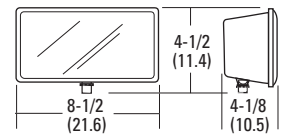

FP213L

F1500

All dimensions are inches (centimeters).

ORDERING INFORMATION

Catalog Number	UPC	Description	Wattage	Lamp Source	# of Lamps	Voltage	Finish	Lamps Included	Approx. Weight (lbs)	Pallet Qty	Standard Carton Qty
F13L 120 M12	745973505304	Die-cast floodlight	13	Fluorescent	1	120	Dark bronze	Y	6	240	12
FP213L 120 M12	745973817902	Polycarbonate floodlight	13	Fluorescent	2	120	Dark bronze	Y	2	288	12
F213L 120 M12	745973505175	Die-cast floodlight	13	Fluorescent	2	120	Dark bronze	Y	6	240	12
F500QL 120 M12	745973505557	Die-cast floodlight	500	Quartz	1	120	Dark bronze	Y	3	240	12
F500QLD 120 M12	745973505533	Die-cast floodlight	500	Quartz	1	120	Dark bronze	Y	3	240	12
F1500QD M6	745973505526	Die-cast floodlight	1500	Quartz	1	--	Dark bronze	N	6	72	6