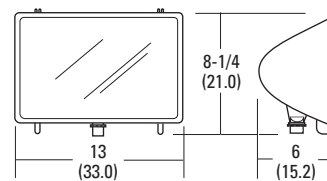

FP213L

F1500

All dimensions are inches (centimeters).

ORDERING INFORMATION

Catalog Number	UPC	Description	Wattage	Lamp Source	# of Lamps	Voltage	Finish	Lamps Included	Approx. Weight (lbs)	Pallet Qty	Standard Carton Qty
F13L 120 M12	745973505304	Die-cast floodlight	13	Fluorescent	1	120	Dark bronze	Y	6	240	12
FP213L 120 M12	745973817902	Polycarbonate floodlight	13	Fluorescent	2	120	Dark bronze	Y	2	288	12
F213L 120 M12	745973505175	Die-cast floodlight	13	Fluorescent	2	120	Dark bronze	Y	6	240	12
F500QL 120 M12	745973505557	Die-cast floodlight	500	Quartz	1	120	Dark bronze	Y	3	240	12
F500QLD 120 M12	745973505533	Die-cast floodlight	500	Quartz	1	120	Dark bronze	Y	3	240	12
F1500QD M6	745973505526	Die-cast floodlight	1500	Quartz	1	--	Dark bronze	N	6	72	6