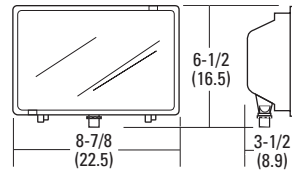

F213L/F500