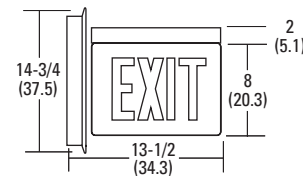

Precision-molded, textured letters – 6" high with 3/4" stroke, with 100 ft viewing distance rating, based upon UL924 standard. Chevron indicator direction must be specified.

Recessed rough-in section constructed of 20-gauge, die-formed galvanized steel. Extruded aluminum housing trim mounts flush onto wall or ceiling.

**INSTALLATION** — Recessed mount – rough-in section for back, ceiling or end mounting. Fits into minimum wall or ceiling opening 13-5/8" L x 4-1/2" W x 3-1/8" D.

Adjustable T-bar hangers adapt mounting tray for mounting in suspended ceilings or variable-size framed openings. Trim ring has 3/4" variable depth adjustment to ensure flush fit against surface of wall or ceiling.

## MOUNTING

All dimensions are in inches (centimeters).

Shipping weight for panel: 5 lbs. (2.3 kgs.)

Shipping weight for rough-in section: 5.8 lbs. (2.6 kgs.)

Back Mount

Ceiling Mount

End Mount

Rough-In Section

## Directional Indicators

Specification (add to catalog number)	Graphics	
	Back	Front
LA		
RA		
LRA (single face)		
DA		
LRA (double face)		