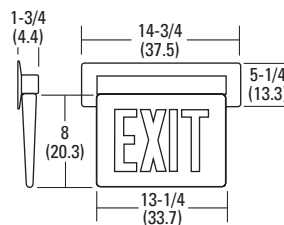

Precision-molded, textured letters – 6" high with 3/4" stroke, with 100 ft viewing distance rating, based upon UL924 standard. Chevron indicator direction must be specified.

Recessed rough-in section constructed of 20-gauge, die-formed galvanized steel. Extruded aluminum housing trim mounts flush onto wall or ceiling.

**INSTALLATION** — Recessed mount – rough-in section for back, ceiling or end mounting. Fits into minimum wall or ceiling opening 13-5/8" L x 4-1/2" W x 3-1/8" D.

Adjustable T-bar hangers adapt mounting tray for mounting in suspended ceilings or variable-size framed openings. Trim ring has 3/4" variable depth adjustment to ensure flush fit against surface of wall or ceiling.

## MOUNTING

All dimensions are in inches (centimeters).

Shipping weight for panel: 5 lbs. (2.3 kgs.)

Shipping weight for rough-in section: 5.8 lbs. (2.6 kgs.)

Back Mount

Ceiling Mount

End Mount

Rough-In Section

## Directional Indicators

Specification (add to catalog number)	Graphics	
	Back	Front
LA		
RA		
LRA (single face)		
DA		
LRA (double face)		