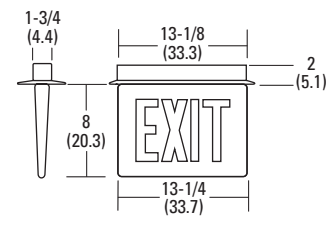

Precision-molded, textured letters – 6" high with 3/4" stroke, with 100 ft viewing distance rating, based upon UL924 standard. Chevron indicator direction must be specified.

Recessed rough-in section constructed of 20-gauge, die-formed galvanized steel. Extruded aluminum housing trim mounts flush onto wall or ceiling.

**INSTALLATION** — Recessed mount – rough-in section for back, ceiling or end mounting. Fits into minimum wall or ceiling opening 13-5/8" L x 4-1/2" W x 3-1/8" D.

Adjustable T-bar hangers adapt mounting tray for mounting in suspended ceilings or variable-size framed openings. Trim ring has 3/4" variable depth adjustment to ensure flush fit against surface of wall or ceiling.

## MOUNTING

All dimensions are in inches (centimeters).

Shipping weight for panel: 5 lbs. (2.3 kgs.)

Shipping weight for rough-in section: 5.8 lbs. (2.6 kgs.)

Back Mount

Ceiling Mount

End Mount

Rough-In Section

## Directional Indicators

Specification (add to catalog number)	Graphics	
	Back	Front
LA		
RA		
LRA (single face)		
DA		
LRA (double face)		