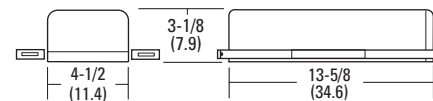

## MOUNTING

All dimensions are in inches (centimeters).

Shipping weight for panel: 5 lbs. (2.3 kgs.)

Shipping weight for rough-in section: 5.8 lbs. (2.6 kgs.)

Back Mount

Ceiling Mount

End Mount

Rough-In Section

## Directional Indicators

Specification (add to catalog number)	Graphics	
	Back	Front
LA		
RA		
LRA (single face)		
DA		
LRA (double face)		