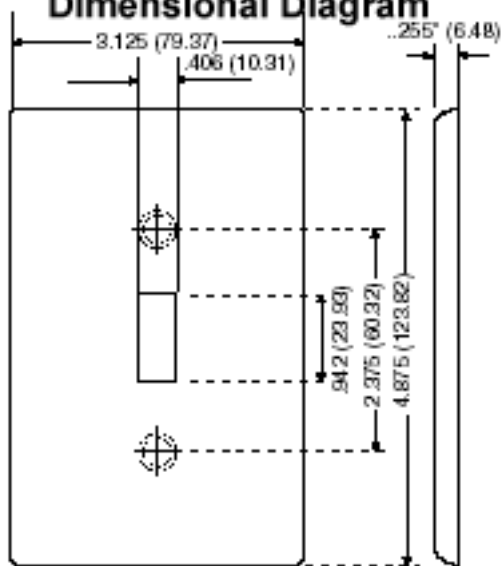

Item Description

4-Gang Toggle Device Switch Wallplate, Midway Size, Thermoplastic Nylon, Device Mount, - White

Technical Information

Product Features

Type: Midway Size

Gang: 4

Material: Thermoplastic Nylon

Color: White

Mount: Device

Standards and Certifications: UL/CSA

Warranty: 10-Year Limited

UPC Code: 07847795589

Country of Origin: Please Contact Customer Service

Dimensional Diagram

4-GANG Width = 8.56" (217.5mm)