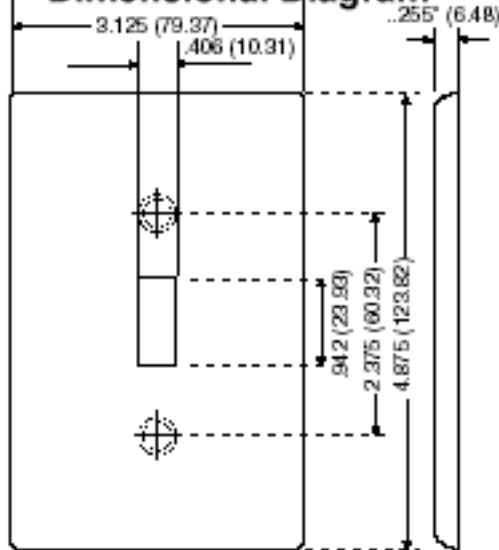

Item Description

4-Gang Midway Size Nylon Wallplate, 4-Toggle. Light Almond

Technical Information

Product Features

Type: Midway Size

Gang: 4

Material: Thermoplastic Nylon

Color: Light Almond

Mount: Device

Standards and Certifications: UL/CSA

Warranty: 10-Year Limited

UPC Code: 07847727729

Country of Origin: China

Dimensional Diagram

4-GANG Width = 8.56" (217.5mm)

SPECIFICATION SUBMITTAL