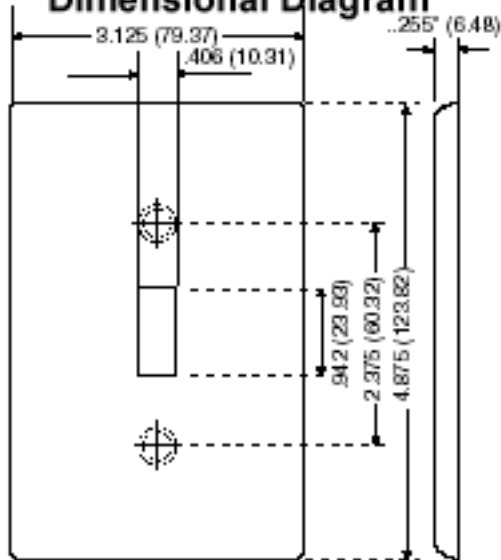

Item Description

4-Gang Toggle Device Switch Wallplate, Midway Size, Thermoplastic Nylon, Device Mount, - Ivory

Technical Information

Product Features

Type: Midway Size

Gang: 4

Material: Thermoplastic Nylon

Color: Ivory

Mount: Device

Standards and Certifications: UL/CSA

Warranty: 10-Year Limited

Color:

Ivory

UPC Code: 07847795588

Country of Origin: Please Contact Customer Service

Dimensional Diagram

4-GANG Width = 8.56" (217.5mm)

SPECIFICATION SUBMITTAL

JOB NAME:	CATALOG NUMBERS:	
<input type="text"/>	<input type="text"/>	<input type="text"/>
JOB NUMBER:	<input type="text"/>	<input type="text"/>