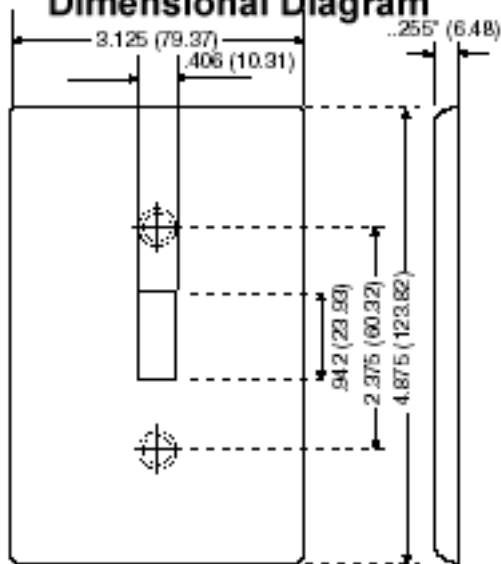

#### Product Features

**Type:** Midway Size

**Gang:** 3

**Material:** Thermoplastic Nylon

**Color:** White

**Mount:** Device

**Standards and Certifications:** UL/CSA

**Warranty:** 10-Year Limited

### Dimensional Diagram

3-GANG Width = 6.75" (171.5mm)