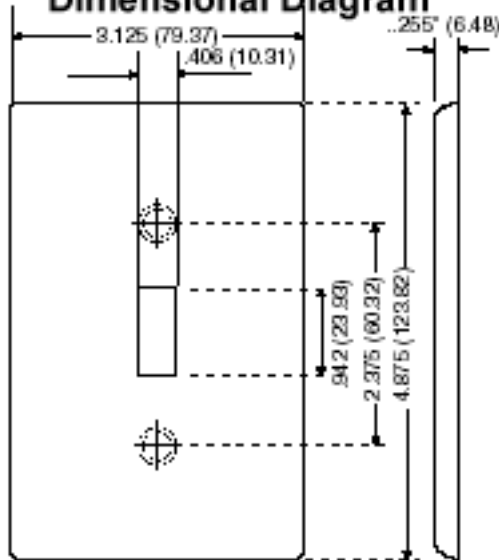

Mount: Device

Standards and Certifications: UL/CSA

Warranty: 10-Year Limited

UPC Code: 07847727725

Country of Origin: Please Contact Customer Service

Dimensional Diagram

3-GANG Width = 6.75" (171.5mm)

SPECIFICATION SUBMITTAL