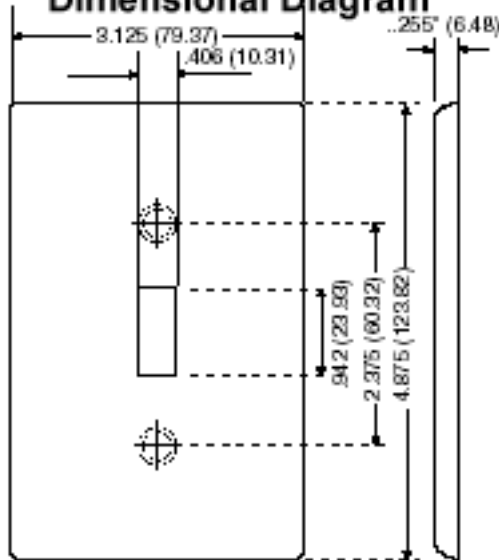

Item Description

3-Gang Toggle Device Switch Wallplate, Midway Size, Thermoplastic Nylon, Device Mount, - Ivory

Technical Information

Product Features

Type: Midway Size

Gang: 3

Material: Thermoplastic Nylon

Color: Ivory

Mount: Device

Standards and Certifications: UL/CSA

Warranty: 10-Year Limited

Color:  Ivory

UPC Code: 07847795583

Country of Origin: Please Contact Customer Service

Dimensional Diagram