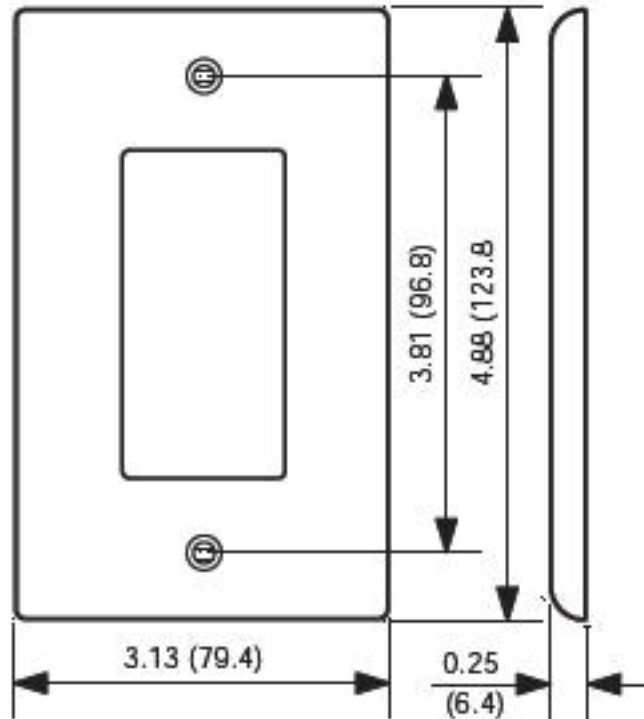

### Item Description

4-Gang Decora/GFCI Device Decora Wallplate, Midway Size, Thermoplastic Nylon, Device Mount, - White

#### Product Features

**Type:** Midway Size

**Gang:** 4

**Material:** Thermoplastic Nylon

**Color:** White

**Mount:** Device

**Standards and Certifications:** UL/CSA

**Warranty:** 10-Year Limited

**UPC Code:** 07847795800

**Country of Origin:** Please Contact Customer Service

**NOTE:** Add 1.81" (46.0mm) for each additional gang.