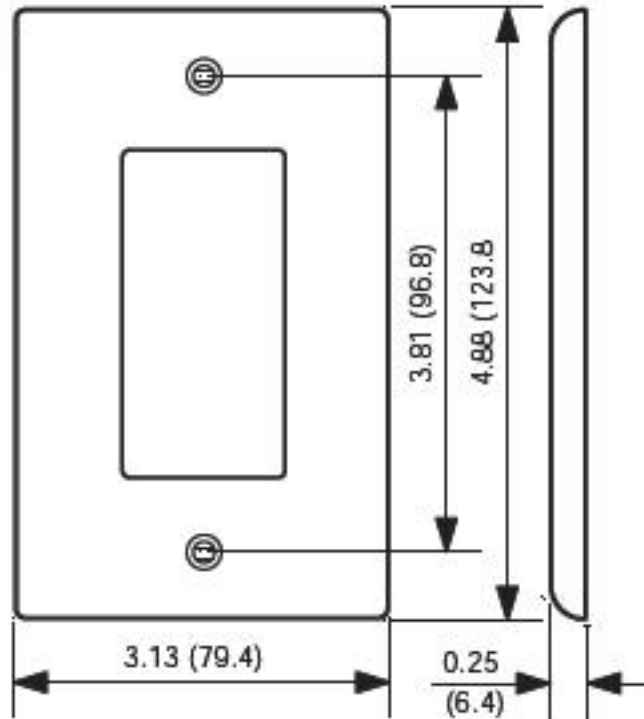

Item Description

4-Gang, 4-Decora midway nylon wallplate. Light Almond

Technical Information

Product Features

Type: Midway Size

Gang: 4

Material: Thermoplastic Nylon

Color: Light Almond

Mount: Device

Standards and Certifications: UL/CSA

Warranty: 10-Year Limited

Color:

Light Almond

UPC Code: 07847727743

Country of Origin: China

NOTE: Add 1.81" (46.0mm) for each additional gang.