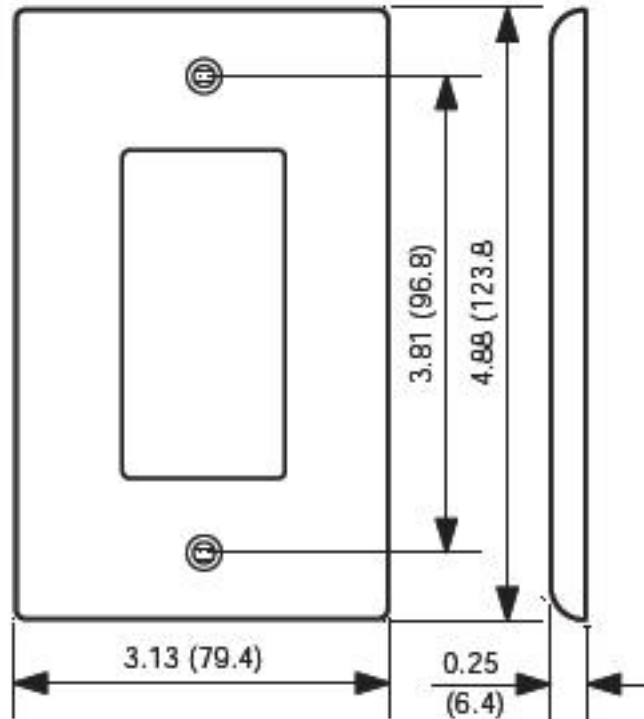

Item Description

4-Gang Decora/GFCI Device Decora Wallplate, Midway Size, Thermoplastic Nylon, Device Mount, - Ivory

Technical Information

Product Features

Type: Midway Size

Gang: 4

Material: Thermoplastic Nylon

Color: Ivory

Mount: Device

Standards and Certifications: UL/CSA

Warranty: 10-Year Limited

Color:

Ivory

UPC Code: 07847795799

Country of Origin: Please Contact Customer Service

NOTE: Add 1.81" (46.0mm) for each additional gang.

SPECIFICATION SUBMITTAL

JOB NAME: <input type="text"/>	CATALOG NUMBERS: <input type="text"/>	
JOB NUMBER: <input type="text"/>	<input type="text"/>	<input type="text"/>