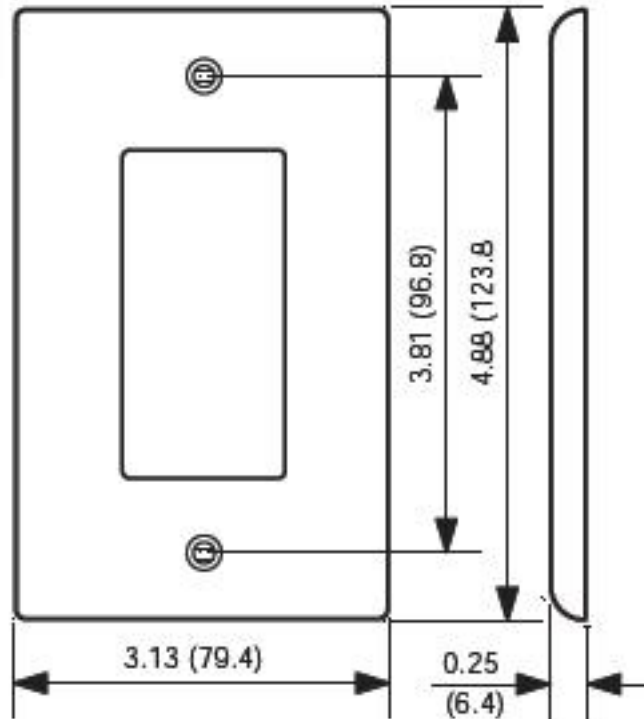

#### Product Features

**Type:** Midway Size

**Gang:** 2

**Material:** Thermoplastic Nylon

**Color:** Light Almond

**Mount:** Device

**NOTE:** Add 1.81" (46.0mm) for each additional gang.