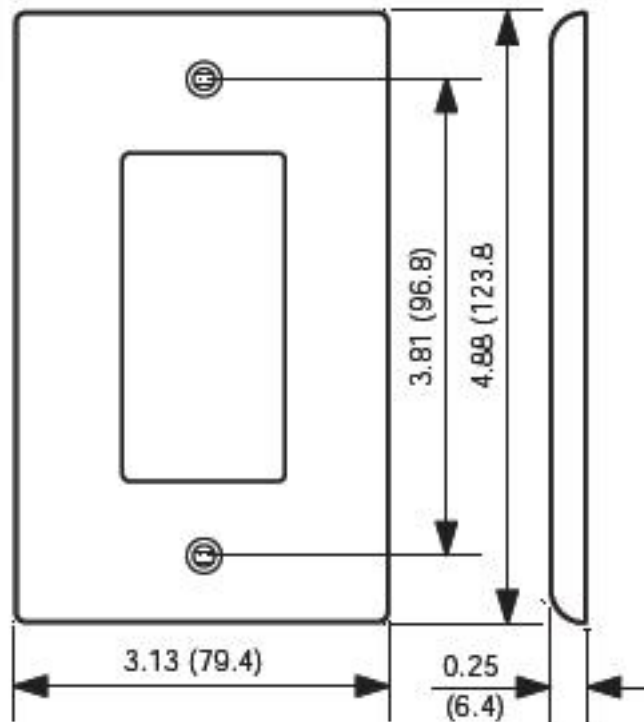

### Item Description

2-Gang Decora/GFCI Device Decora Wallplate, Midway Size, Thermoplastic Nylon, Device Mount, - Ivory

#### Product Features

**Type:** Midway Size

**Gang:** 2

**Material:** Thermoplastic Nylon

**Color:** Ivory

**Mount:** Device

**NOTE:** Add 1.81" (46.0mm) for each additional gang.

**SPECIFICATION SUBMITTAL**