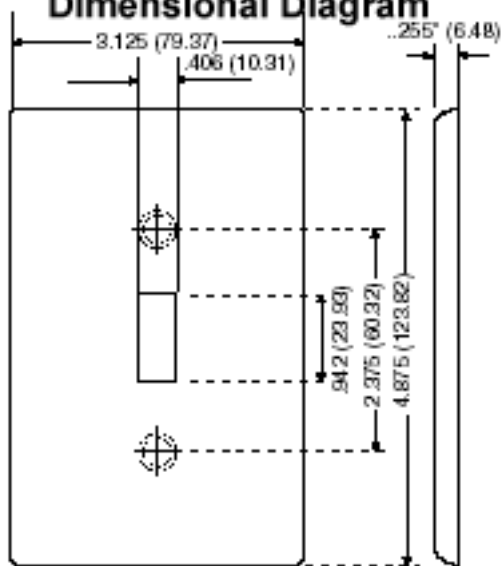

Item Description

2-Gang Toggle Device Switch Wallplate, Midway Size, Thermoplastic Nylon, Device Mount, - White

Technical Information

Product Features

Type: Midway Size

Gang: 2

Material: Thermoplastic Nylon

Color: White

Mount: Device

Standards and Certifications: UL/CSA

Warranty: 10-Year Limited

UPC Code: 07847795578

Country of Origin: Please Contact Customer Service

Dimensional Diagram

2-GANG Width = 4.94" (125.4mm)