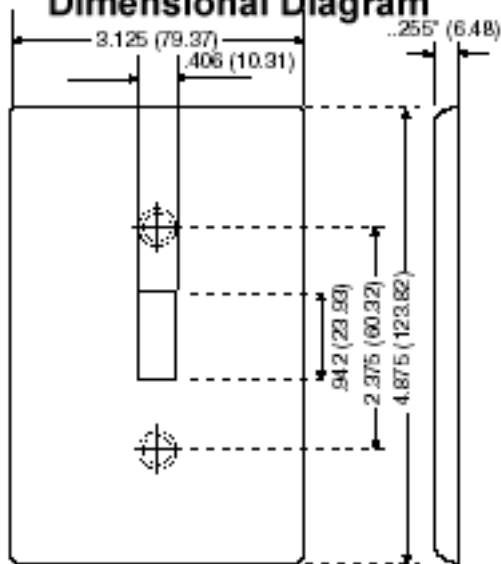

Item Description

2-Gang Midway Size Nylon Wallplate, 2-Toggle. Light Almond

Technical Information

Product Features

Type: Midway Size

Gang: 2

Material: Thermoplastic Nylon

Color: Light Almond

Mount: Device

Standards and Certifications: UL/CSA

Warranty: 10-Year Limited

UPC Code: 07847727756

Country of Origin: Please Contact Customer Service

Dimensional Diagram

2-GANG Width = 4.94" (125.4mm)

SPECIFICATION SUBMITTAL