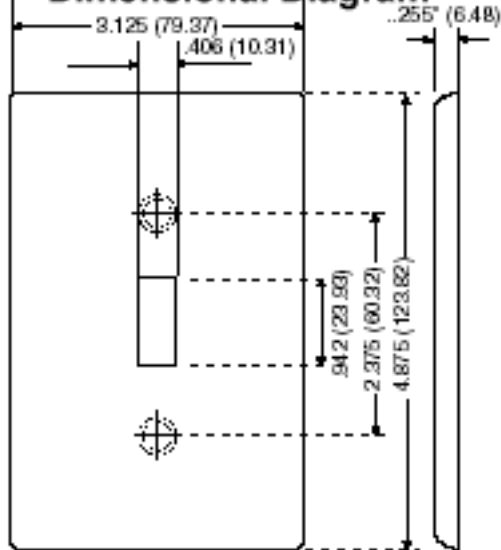

#### Product Features

**Type:** Midway Size

**Gang:** 2

**Material:** Thermoplastic Nylon

**Color:** Light Almond

**Mount:** Device

**Standards and Certifications:** UL/CSA

**Warranty:** 10-Year Limited

### Dimensional Diagram

2-GANG Width = 4.94" (125.4mm)