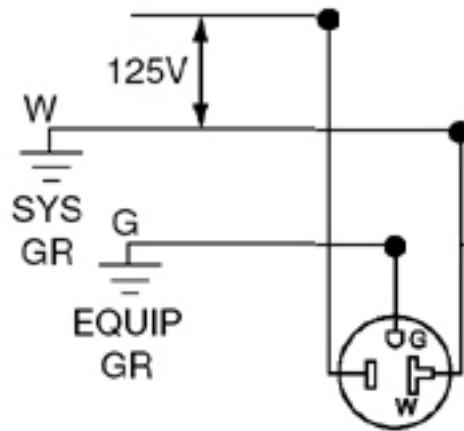

Item Description

Ultrasonically welded, 20A Tamper-Resistant, Decora duplex receptacle. Residential grade, NEMA 5-20R, side wired only, UL, CSA and NOM

Technical Information

Product Features

Amperage: 20 Amp

Device Type: Duplex Receptacle

Feature: Tamper-Resistant

Ratings: 20A-125V

Product Type: Decora

Color: White

Wiring Diagram

5-20R

SPECIFICATION SUBMITTAL