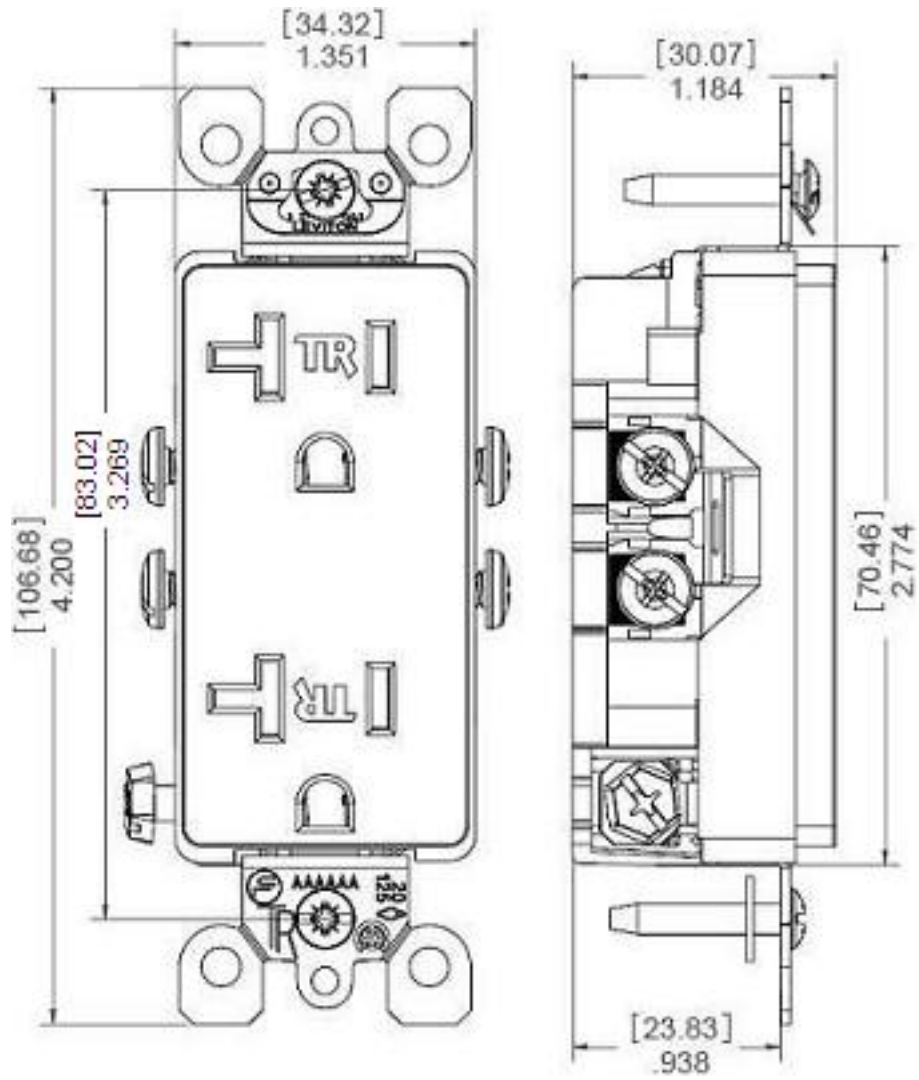

T5825-W

Color:

White

UPC Code: 07847745035

Country of Origin: China

Decora®

Brand Features

Leviton's Decora duplex receptacles are designed for a chic appearance, quick installation and durability. The impact-resistant thermoplastic design allows for a long service life and high performance in homes, offices, schools and other settings. It also coordinates beautifully with Leviton's complete line of Decora devices.

Item Description

Ultrasonically welded, 20A Tamper-Resistant, Decora duplex receptacle. Residential grade, NEMA 5-20R, side wired only, UL, CSA and NOM

Technical Information

Product Features

Amperage: 20 Amp

Device Type: Duplex Receptacle

Feature: Tamper-Resistant

Ratings: 20A-125V

Product Type: Decora

Color: White

Wiring Diagram

5-20R

SPECIFICATION SUBMITTAL