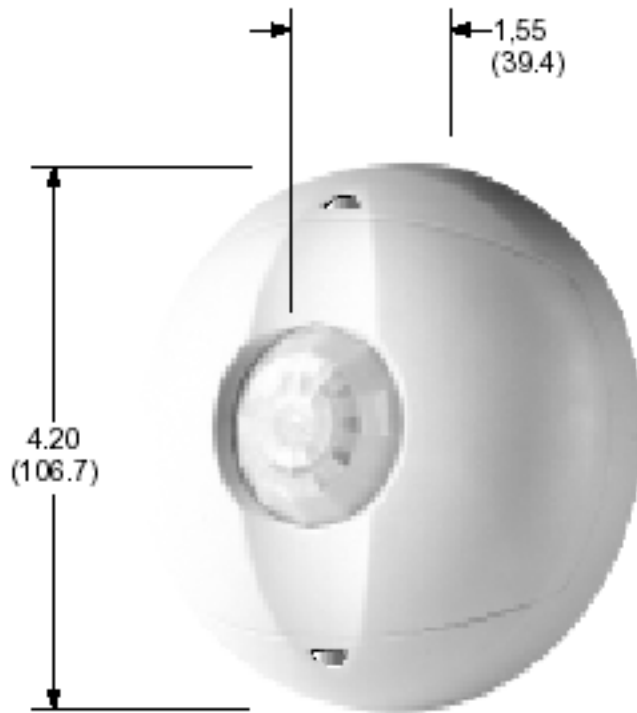

Item Description

Sensor Type: PIR, Mount: Ceiling, Coverage Range Sq. Ft.: 0450 Sq. Ft., Adjustment: Self-Adjusting, Pattern Degrees: 360, Title 24 Compliant: Yes, Grade: Commercial, Color: Off-white

Technical Information

LED Indicator: Red Infrared Motion

PIR Lens Type: High Density

Wire Leads: Color Coded 6 Inch

Sensor Weight: 5oz/142g

Mechanical Specifications

Sensor Technology: Passive Infrared

Pattern Degrees: 360

Coverage Range Sq. Ft.: 0450 Sq. Ft.

ANCE: Compliant

NOM: 057

Code Compliance: California Title 24

ASHRAE: Standard 90.1 Compliant

FCC: Compliant

Features and Benefits

- Small Size: Installed sensor appears almost invisible.
- Fast Simple Installation: Easy ceiling mount, three wire connection (low voltage) and twist-lock sensor attachment.
- Accurate, Consistant Switching: Occupant complaints are eliminated; lights are on when room is occupied, off when empty. annoying false-offs are minimized and lights on at night is eliminated.
- Self-Adapting: An internal microprocessor continually analyzes, evaluates and adjusts settings. Performance is kept at a maximum and user complaints are eliminated.
- Maximum Reliability, Low Cost: All digital circuitry uses a minimum of components.
- Non-Volatile Memory: Learned and adjusted settings saved in protected memory. Power outages will not cause status loss.
- Ambient Light Recognition: The photocell prevents lights from turning on when room is adequately lit by natural light.
- Excellent Warranty: 5-Year Limited warranty.
- Typical Applications: Closet, Copy Room, Small Office, Storage Room, Lounge, Non-Partitioned Restroom or Vending Room