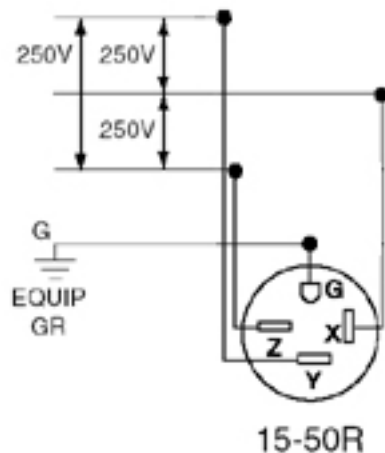

Wiring Diagram

SPECIFICATION SUBMITTAL

JOB NAME: ____	CATALOG NUMBERS: ____	____
JOB NUMBER: ____	____	____

Leviton Manufacturing Co., Inc.

59-25 Little Neck Parkway, Little Neck, NY 11362-2591

Telephone: 1-800-323-8920 · FAX: 1-800-832-9538 · Tech Line (8:30AM-7:30PM E.S.T. Monday-Friday): 1-800-824-3005

Leviton Manufacturing of Canada, Ltd.

165 Hymus Boulevard, Pointe Claire, Quebec H9R 1E9 · Telephone: 1-800-469-7890 · FAX: 1-800-824-3005

Leviton S. de R.L. de C.V.

Lago Tana 43, Mexico DF, Mexico CP 11290 · Tel.: (+52)55-5082-1040 · FAX: (+52)5386-1797 · www.leviton.com.mx

Visit our Website at: www.leviton.com

©2007 Leviton Manufacturing Co., Inc. All rights reserved. Subject to change without notice.