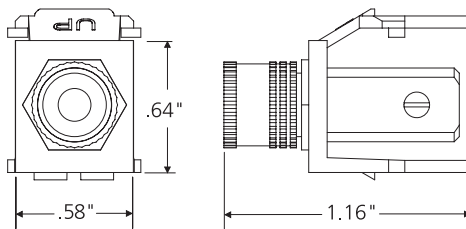

ELECTRONIC FILES

For CAD files, typical specs, or technical drawings (.DXF, .DWG), visit www.leviton.com.

40734-SVx — S-Video Connector

40830-Bxx — RCA Connector, feedthrough

40833-Bxx — Binding Post Connector

40837-Bxx — Banana Jack Connector

40734-SVx, 40830-Bxx, 40833-Bxx, 40837-Bxx

QUICKPORT® SNAP-IN BULKHEAD CONNECTORS

Description	WHITE	LT.ALMOND	IVORY	GREY	BLACK	BROWN
S-Video Connector, 110 Termination	40734-SVW	40734-SVT	40734-SVI	40734-SVG	40734-SVE	
RCA Connector, gold plated, feedthrough, black stripe	40830-BWE	40830-BTE	40830-BIE	40830-BGE	40830-BEE	40830-BBE
RCA Connector, gold plated, feedthrough, red stripe	40830-BWR	40830-BTR	40830-BIR	40830-BGR	40830-BER	40830-BBR
RCA Connector, gold plated, feedthrough, yellow stripe	40830-BWY	40830-BTY	40830-BIY	-	-	-
RCA Connector, gold plated, feedthrough, green stripe	40830-BWV	-	40830-BIV	-	-	-
RCA Connector, gold plated, feedthrough, blue stripe	40830-BWL	-	40830-BIL	-	-	-
Binding Post Connector, feedthrough, black stripe	40833-BWE	40833-BTE	40833-BIE	-	40833-BEE	40833-BBE
Binding Post Connector, feedthrough, red stripe	40833-BWR	40833-BTR	40833-BIR	-	40833-BER	40833-BBR
Banana Jack Connector, feedthrough, black stripe	40837-BWE	40837-BTE	40837-BIE	-	-	-
Banana Jack Connector, feedthrough, red stripe	40837-BWR	40837-BTR	40837-BIR	-	-	-