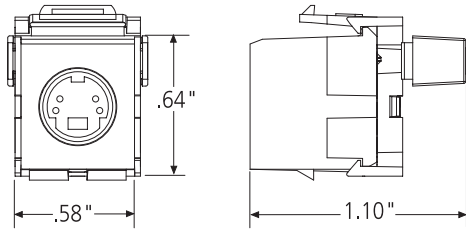

ELECTRONIC FILES

For CAD files, typical specs, or technical drawings (.DXF, .DWG), visit www.leviton.com.

40734-SVx — S-Video Connector

40830-Bxx — RCA Connector, feedthrough

40833-Bxx — Binding Post Connector

40837-Bxx — Banana Jack Connector

40734-SVx, 40830-Bxx, 40833-Bxx, 40837-Bxx

QUICKPORT® SNAP-IN BULKHEAD CONNECTORS

Description	WHITE	LT.ALMOND	IVORY	GREY	BLACK	BROWN
S-Video Connector, 110 Termination	40734-SVW	40734-SVT	40734-SVI	40734-SVG	40734-SVE	
RCA Connector, gold plated, feedthrough, black stripe	40830-BWE	40830-BTE	40830-BIE	40830-BGE	40830-BEE	40830-BBE
RCA Connector, gold plated, feedthrough, red stripe	40830-BWR	40830-BTR	40830-BIR	40830-BGR	40830-BER	40830-BBR
RCA Connector, gold plated, feedthrough, yellow stripe	40830-BWY	40830-BTY	40830-BIY	-	-	-
RCA Connector, gold plated, feedthrough, green stripe	40830-BWV	-	40830-BIV	-	-	-
RCA Connector, gold plated, feedthrough, blue stripe	40830-BWL	-	40830-BIL	-	-	-
Binding Post Connector, feedthrough, black stripe	40833-BWE	40833-BTE	40833-BIE	-	40833-BEE	40833-BBE
Binding Post Connector, feedthrough, red stripe	40833-BWR	40833-BTR	40833-BIR	-	40833-BER	40833-BBR
Banana Jack Connector, feedthrough, black stripe	40837-BWE	40837-BTE	40837-BIE	-	-	-
Banana Jack Connector, feedthrough, red stripe	40837-BWR	40837-BTR	40837-BIR	-	-	-