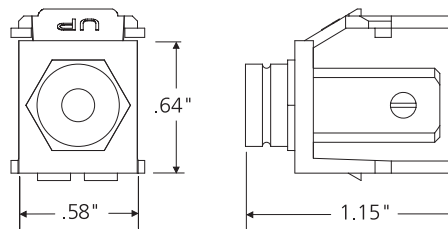

ELECTRONIC FILES

For CAD files, typical specs, or technical drawings (.DXF, .DWG), visit www.leviton.com.

40734-SVx — S-Video Connector

40830-Bxx — RCA Connector, feedthrough

40833-Bxx — Binding Post Connector

40837-Bxx — Banana Jack Connector

40734-SVx, 40830-Bxx, 40833-Bxx, 40837-Bxx

QUICKPORT® SNAP-IN BULKHEAD CONNECTORS

Description	WHITE	LT.ALMOND	IVORY	GREY	BLACK	BROWN
S-Video Connector, 110 Termination	40734-SVW	40734-SVT	40734-SVI	40734-SVG	40734-SVE	
RCA Connector, gold plated, feedthrough, black stripe	40830-BWE	40830-BTE	40830-BIE	40830-BGE	40830-BEE	40830-BBE
RCA Connector, gold plated, feedthrough, red stripe	40830-BWR	40830-BTR	40830-BIR	40830-BGR	40830-BER	40830-BBR
RCA Connector, gold plated, feedthrough, yellow stripe	40830-BWY	40830-BTY	40830-BIY	-	-	-
RCA Connector, gold plated, feedthrough, green stripe	40830-BWV	-	40830-BIV	-	-	-
RCA Connector, gold plated, feedthrough, blue stripe	40830-BWL	-	40830-BIL	-	-	-
Binding Post Connector, feedthrough, black stripe	40833-BWE	40833-BTE	40833-BIE	-	40833-BEE	40833-BBE
Binding Post Connector, feedthrough, red stripe	40833-BWR	40833-BTR	40833-BIR	-	40833-BER	40833-BBR
Banana Jack Connector, feedthrough, black stripe	40837-BWE	40837-BTE	40837-BIE	-	-	-
Banana Jack Connector, feedthrough, red stripe	40837-BWR	40837-BTR	40837-BIR	-	-	-