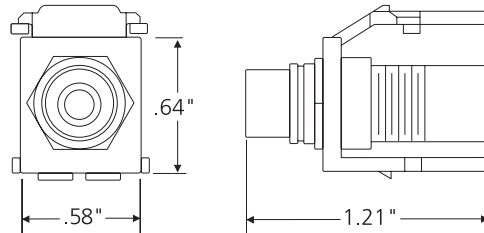

ELECTRONIC FILES

For CAD files, typical specs, or technical drawings (.DXF, .DWG), visit www.leviton.com.

40734-SVx — S-Video Connector

40830-Bxx — RCA Connector, feedthrough

40833-Bxx — Binding Post Connector

40837-Bxx — Banana Jack Connector

40734-SVx, 40830-Bxx, 40833-Bxx, 40837-Bxx

QUICKPORT® SNAP-IN BULKHEAD CONNECTORS

Description	WHITE	LT.ALMOND	IVORY	GREY	BLACK	BROWN
S-Video Connector, 110 Termination	40734-SVW	40734-SVT	40734-SVI	40734-SVG	40734-SVE	
RCA Connector, gold plated, feedthrough, black stripe	40830-BWE	40830-BTE	40830-BIE	40830-BGE	40830-BEE	40830-BBE
RCA Connector, gold plated, feedthrough, red stripe	40830-BWR	40830-BTR	40830-BIR	40830-BGR	40830-BER	40830-BBR
RCA Connector, gold plated, feedthrough, yellow stripe	40830-BWY	40830-BTY	40830-BIY	-	-	-
RCA Connector, gold plated, feedthrough, green stripe	40830-BWV	-	40830-BIV	-	-	-
RCA Connector, gold plated, feedthrough, blue stripe	40830-BWL	-	40830-BIL	-	-	-
Binding Post Connector, feedthrough, black stripe	40833-BWE	40833-BTE	40833-BIE	-	40833-BEE	40833-BBE
Binding Post Connector, feedthrough, red stripe	40833-BWR	40833-BTR	40833-BIR	-	40833-BER	40833-BBR
Banana Jack Connector, feedthrough, black stripe	40837-BWE	40837-BTE	40837-BIE	-	-	-
Banana Jack Connector, feedthrough, red stripe	40837-BWR	40837-BTR	40837-BIR	-	-	-