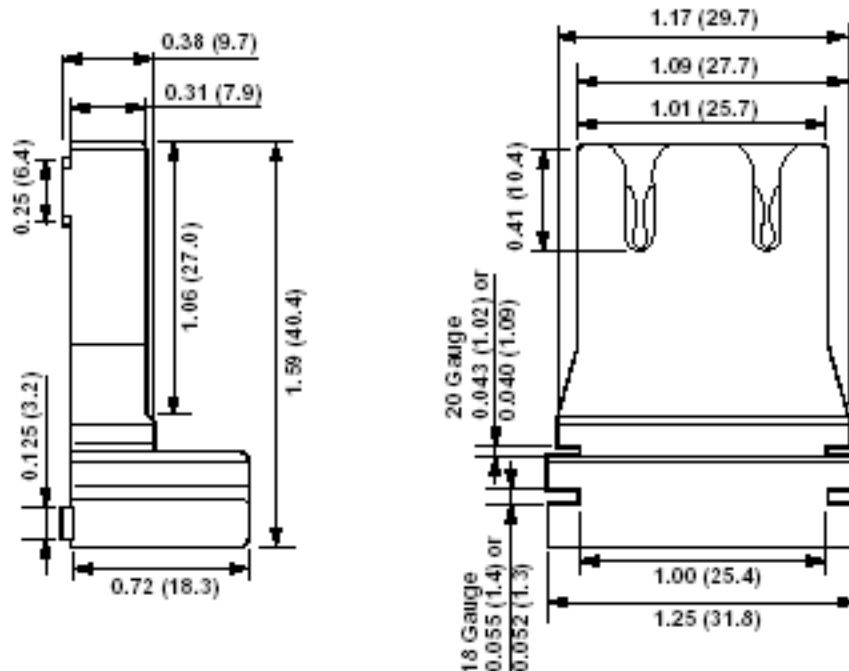

Standards and Certifications

UL Listed: File E5833
CSA Certified: File LR-1863
NOM Certified: 057