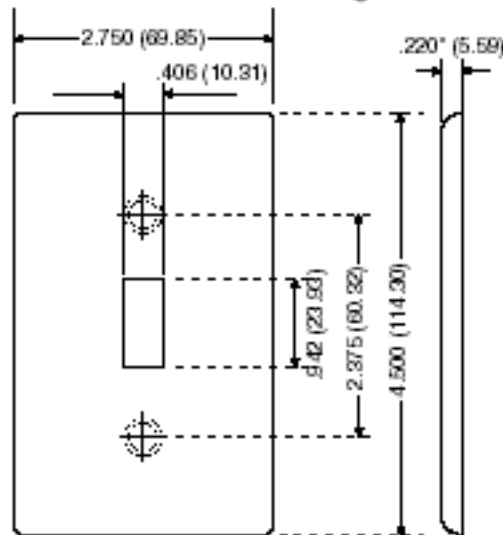

## Dimensional Diagram

2-GANG Width = 4.56" (115.9mm)