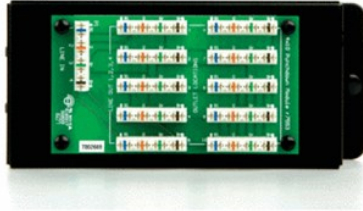

## 4X10 PUNCHDOWN TELECOM MODULE

TM7553 | [On-Q](#)

---

### FEATURES & BENEFITS

Supports up to four incoming telephone lines and 10 flexible telephone outlets.

- Bracket included.
- Supports 10 flexible telephone outlets.

---