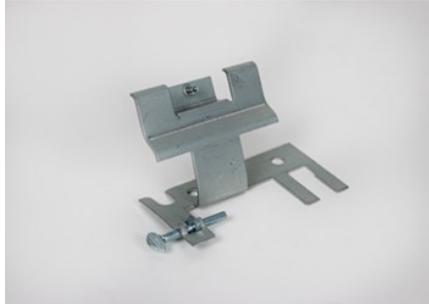

EAL-164 HANGER CLAMP ASSEMBLY

EAL-164 | [Wiremold](#)

FEATURES & BENEFITS

Attach tele-power pole to an anchor point above the ceiling, such as a rafter.

SPECIFICATIONS

GENERAL INFO

Product Series: 25DTP

TECHNICAL INFORMATION