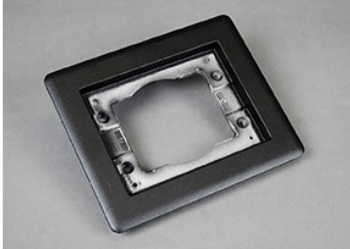

FLANGE

817TCAL | [Wiremold](#)

FEATURES & BENEFITS

One-gang powder-coated aluminum combination carpet and tile flange, 6" x 5" (152.4mm x 127mm). Accepts Ortronics MAB6TJ TracJack and MAB3S2 Series II adapters and Wiremold CM Series Open System inserts, sold separately. NOTE: UL Listed for tile, terrazzo, and carpet floors. Brass covers and flanges are not interchangeable with aluminum or nonmetallic covers and flanges. Nonmetallic covers are interchangeable with aluminum flanges.