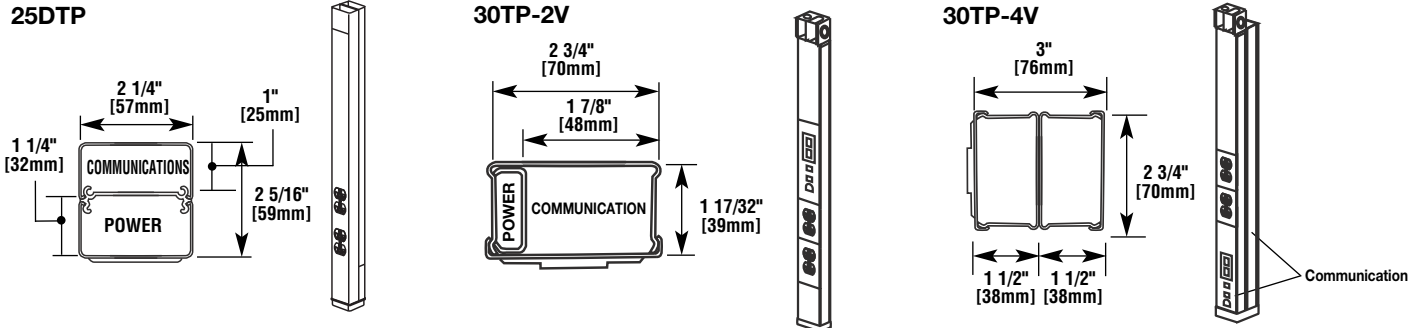

Steel Tele-Power Poles

Steel Tele-Power Poles are the workhorse of vertical wire and cable management solutions. They are available either prewired with electrical devices or as blanks to feed services to other wire and cable management systems, such as electrified modular furniture. As the long time industry standard, steel Tele-Power Poles are available with an ivory enamel finish and are available in a variety of lengths. They also offer the flexibility of field configuration or can be customized to customer specifications.

NOTE: Custom colors, other lengths (20' [6.1m] max.) or additional circuits are available on custom orders. Consult factory for more information. Can be factory or field wired with many commercially available devices.

25DTP & 30TP Series Tele-Power Poles Wire Fill Capacities

CATALOG NUMBER	NUMBER & TYPE OF POWER OUTLETS	POLE HEIGHT Inches [mm]	FINISH	Wire Size		Cat 5		Cat 6		RG58/U		RG62A/U		RG6/U	
				THHN/THWN #10	#12	0.22" [5.6mm] 20%*	40%**	0.25" [6.3mm] 20%*	40%**	0.195" [5.0mm] 20%*	40%**	0.242" [6.1mm] 20%*	40%**	0.270" [6.9mm] 20%*	40%**
25DTP-4	Two Duplex Receptacles (20A, 125V)	10' 5" [3.175m]	Ivory/Gray	10	15	10	19	9	17	13	25	8	16	7	13
25DTP-412		12' 5" [3.780m]	Ivory/Gray	10	15	10	19	9	17	13	25	8	16	7	13
25DTP-415		15' 5" [4.700m]	Ivory/Gray	10	15	10	19	9	17	13	25	8	16	7	13
25DTP-E10		10' 5" [3.175m]	Ivory/Gray	10	15	10	19	9	17	13	25	8	16	7	13
25DTP-4D	Two Duplex Receptacles (20A, 125V), One Dedicated/Isolated & One Standard Branch Circuit	10' 5" [3.175m]	Ivory/Gray	10	15	10	19	9	17	13	25	8	16	7	13
25DTP-4ACT	Two Duplex Receptacles (20A, 125V), One Communications Insert Mounting Adapter, One Dual Cat 5e Insert, Two Blank Inserts & Labeling Supplies	10' 5" [3.175m]	Ivory/Gray	10	15	10	19	9	17	13	25	8	16	7	13
30TP-2V	Two Duplex Receptacles (20A, 125V)	10' 5" [3.175m]	Ivory	9	14	61	31	13	26	20	40	13	25	10	20
30TP-212V		12' 5" [3.780m]	Ivory	9	14	61	31	13	26	20	40	13	25	10	20
30TP-215V		15' 5" [4.700m]	Ivory	9	14	61	31	13	26	20	40	13	25	10	20
30TP-4V	Two Duplex Receptacles (20A, 125V)	10' 5" [3.175m]	Ivory	18	18	19	37	15	30	24	47	15	30	12	24
30TP-412V		12' 5" [3.780m]	Ivory	18	18	19	37	15	30	24	47	15	30	12	24
30TP-415V		15' 5" [4.700m]	Ivory	18	18	19	37	15	30	24	47	15	30	12	24
30TP-4V3S2		10' 5" [3.175m]	Ivory	18	18	19	37	15	30	24	47	15	30	12	24
30TP-412V3S2		12' 5" [3.780m]	Ivory	18	18	19	37	15	30	24	47	15	30	12	24

* 20% cable fill is calculated to approximate reduction in cable capacity due to connectors mounted within pole section that may restrict cross-sectional areas.

** 40% cable fill is the maximum designed cable fill based on a proposed revision to TIA/EIA 569-A.

25DTC & 30TC Series Vertical Drop Poles Communications Fill Capacities