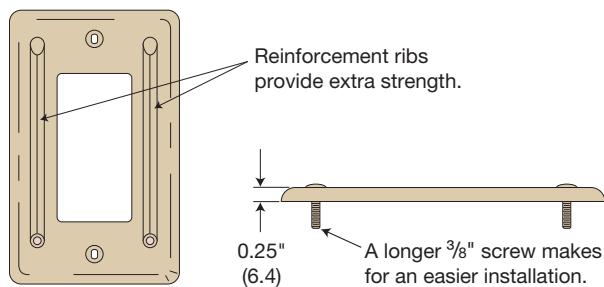

Combination, Nylon, Mid-Size Wallplates

Color	2-Gang, 1-Toggle 1-Decorator	2-Gang, 1-Duplex, 1-Decorator	2-Gang, 1-Blank Box Mount 1-Decorator	3-Gang, 2-Toggle 1-Decorator	3-Gang, 1-Toggle 2-Decorator	4-Gang, 3-Toggle 1-Decorator	4-Gang, 2-Toggle 2-Decorator
Black	NPJ126BK	NPJ826BK	—	NPJ226BK	—	—	—
Brown	NPJ126	NPJ826	NPJ1326	NPJ226	—	—	—
Gray	NPJ126GY	NPJ826GY	—	NPJ226GY	—	—	—
Ivory	NPJ126I	NPJ826I	NPJ1326I	NPJ226I	—	—	—
Light Almond	NPJ126LA	NPJ826LA	NPJ1326LA	NPJ226LA	—	—	—
White	NPJ126W	NPJ826W	NPJ1326W	NPJ226W	—	—	—

Combination, Standard, Metal Wallplates

Material	2-Gang, 1-Toggle 1-Decorator	2-Gang, 1-Duplex, 1-Decorator	2-Gang, 1-Blank Strap Mount 1-Decorator	3-Gang, 2-Toggle 1-Decorator	3-Gang, 1-Toggle 2-Decorator	4-Gang, 3-Toggle 1-Decorator	4-Gang, 2-Toggle 2-Decorator
Brass	SB126	SB826	—	—	—	—	—
Brass Plated	SBP126	—	—	—	—	—	—
Chrome	—	—	—	—	—	—	—
SS 302/304	SS126	SS826	SS1426	SS226	—	SS326	—
SS 430	SS126L	—	—	—	—	—	—

Dimensions

Dimensions in Inches (mm)