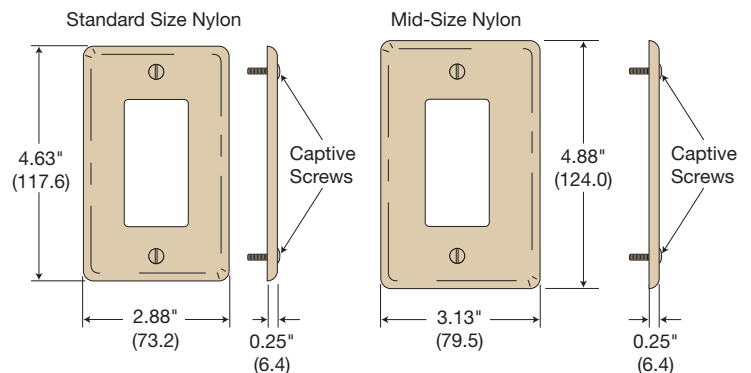

Combination, Nylon, Mid-Size Wallplates

Color	2-Gang, 1-Toggle 1-Decorator	2-Gang, 1-Duplex, 1-Decorator	2-Gang, 1-Blank Box Mount 1-Decorator	3-Gang, 2-Toggle 1-Decorator	3-Gang, 1-Toggle 2-Decorator	4-Gang, 3-Toggle 1-Decorator	4-Gang, 2-Toggle 2-Decorator
Black	NPJ126BK	NPJ826BK	—	NPJ226BK	—	—	—
Brown	NPJ126	NPJ826	NPJ1326	NPJ226	—	—	—
Gray	NPJ126GY	NPJ826GY	—	NPJ226GY	—	—	—
Ivory	NPJ126I	NPJ826I	NPJ1326I	NPJ226I	—	—	—
Light Almond	NPJ126LA	NPJ826LA	NPJ1326LA	NPJ226LA	—	—	—
White	NPJ126W	NPJ826W	NPJ1326W	NPJ226W	—	—	—

Combination, Standard, Metal Wallplates

Material	2-Gang, 1-Toggle 1-Decorator	2-Gang, 1-Duplex, 1-Decorator	2-Gang, 1-Blank Strap Mount 1-Decorator	3-Gang, 2-Toggle 1-Decorator	3-Gang, 1-Toggle 2-Decorator	4-Gang, 3-Toggle 1-Decorator	4-Gang, 2-Toggle 2-Decorator
Brass	SB126	SB826	—	—	—	—	—
Brass Plated	SBP126	—	—	—	—	—	—
Chrome	—	—	—	—	—	—	—
SS 302/304	SS126	SS826	SS1426	SS226	—	SS326	—
SS 430	SS126L	—	—	—	—	—	—

Dimensions

Dimensions in Inches (mm)