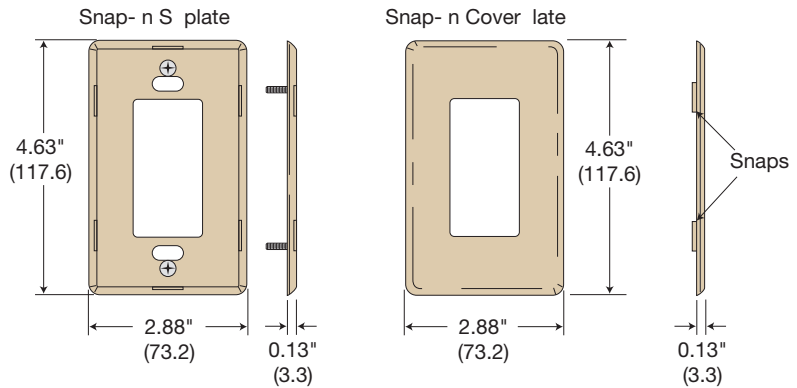

More Style In a Snap

Snap-on wallplates offer a clean, elegant look that can be installed in seconds. Screw the mounting plate onto the device and press the snap-on cover into place. Four snaps securely hold the cover to the subplate.