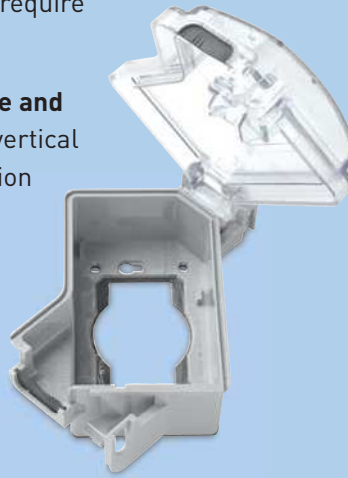

Steppin' out with safety and convenience.

P&S Weatherproof Products

Outdoor receptacles are essential for stringing up holiday lights, playing music by the pool, operating an electric hedge trimmer, vacuuming out the car and much more. The complete selection of P&S While-in-Use Covers makes meeting those needs safe and convenient.

Pass & Seymour

■ THE ONE THAT WORKS FOR YOU®

WIUC10-SC Plastic Cover

- **Meets 2005 NEC®** Section 406.B(B)(1) requirements — weatherproof with plug inserted
- **Installs quickly** — factory-installed back gasket and patented keyed mounting holes don't require device removal
- **Patented corner hinge and cord opening** enable vertical or horizontal installation
- **Patented, lockable trigger latch** opens easily
- **Cable entry gasket** keeps water and insects out

P&S Weatherproof While-In-Use Covers

Catalog Number	Bottom Color	Top Color	Device Plates Provided
Single Gang			
WIUC10-GL WIUC10-CL WIUC10-WL	Gray Clear White	Gray Clear White	
Single Gang Shallow			
WIUC10-SG WIUC10-SC WIUC10-SW WIUC10-SB	Gray Gray White White	Gray Clear White Clear	
Single Gang Deep			
WIUC10-DGL WIUC10-DCL WIUC10-DWL	Gray Gray White	Gray Clear White	
Two Gang			
WIUC20-GL WIUC20-CL WIUC20-WL	Gray Gray White	Gray Clear White	
Extra Plate Kits			
WIU10-PK WIU10-PKW	Gray White		Single Gang Plate Kit
WIU20-PK WIU20-PKW	Gray White		Two Gang Plate Kit

WIUC10-CAGV Cast Zinc Cover

- **Meets 2005 NEC®** Section 406.B(B)(1) requirements — weatherproof with plug inserted
- **Heavy-duty, die-cast zinc construction** for durability
- **Baked-on, electrostatic, polyester powder paint coat** provides superior corrosion resistance
- **Self-closing lid** as required by UL® 514C42.3
- **Stainless steel springs** resist corrosion