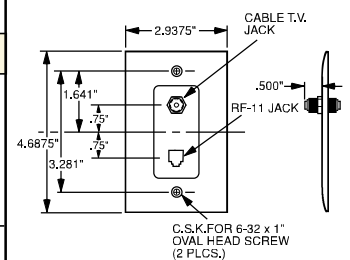

TPCATV2

Features	
<ul style="list-style-type: none"> Decorator outline. Face constructed of high-impact thermoplastic. Zinc-plated steel strap. 	<ul style="list-style-type: none"> Nickel-plated "F" type connector. Threaded on each end.

Catalog Number	Color	Configuration	3rd Party Compliance UL1863
Decorator "F" Type Coaxial Connector Single Gang with 1 COAX Connector			
26CATVI	Ivory	F-type COAX Connector	•
26CATVW	White	F-type COAX Connector	•
26CATVLA	Light Almond	F-type COAX Connector	•

26CATV

Features	
<ul style="list-style-type: none"> Decorator outline. RJ11 modular jack. Face constructed of high-impact thermoplastic. 	<ul style="list-style-type: none"> Zinc-plated steel strap. Nickel-plated "F" type connector. Threaded on each end.

TPELTV

26TELTVCC10

These products listed to UL514, Cover Plates for Flush-Mounted Wiring Devices, CSA Certified.