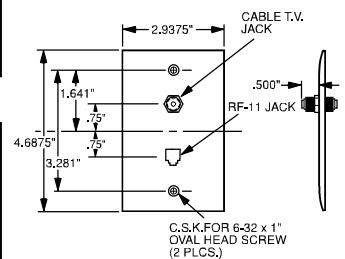

Features	
<ul style="list-style-type: none"> <li>Decorator outline.</li> <li>Face constructed of high-impact thermoplastic.</li> <li>Zinc-plated steel strap.</li> </ul>	<ul style="list-style-type: none"> <li>Nickel-plated “F” type connector.</li> <li>Threaded on each end.</li> </ul>

Catalog Number	Color	Configuration	3rd Party Compliance
			UL 1863
<b>Decorator “F” Type Coaxial Connector</b> Single Gang with 1 COAX Connector			
26CATVI	Ivory	F-type COAX Connector	•
26CATVW	White	F-type COAX Connector	•
26CATVLA	Light Almond	F-type COAX Connector	•

26CATV

Features	
<ul style="list-style-type: none"> <li>Decorator outline.</li> <li>RJ11 modular jack.</li> <li>Face constructed of high-impact thermoplastic.</li> </ul>	<ul style="list-style-type: none"> <li>Zinc-plated steel strap.</li> <li>Nickel-plated “F” type connector.</li> <li>Threaded on each end.</li> </ul>

TPELTV

26TELTVCC10

These products listed to UL514, Cover Plates for Flush-Mounted Wiring Devices, CSA Certified.