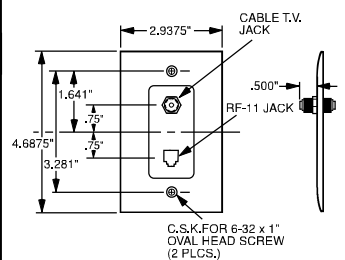

Catalog Number	Color	Configuration	3rd Party Compliance
			UL 1863
<b>Decorator “F” Type Coaxial Connector</b> Single Gang with 1 COAX Connector			
26CATVI	Ivory	F-type COAX Connector	•
26CATVW	White	F-type COAX Connector	•
26CATVLA	Light Almond	F-type COAX Connector	•

26CATV

Features	
<ul style="list-style-type: none"> <li>Decorator outline.</li> <li>RJ11 modular jack.</li> <li>Face constructed of high-impact thermoplastic.</li> </ul>	<ul style="list-style-type: none"> <li>Zinc-plated steel strap.</li> <li>Nickel-plated “F” type connector.</li> <li>Threaded on each end.</li> </ul>

TPELTV

26TELTVCC10

These products listed to UL514, Cover Plates for Flush-Mounted Wiring Devices, CSA Certified.