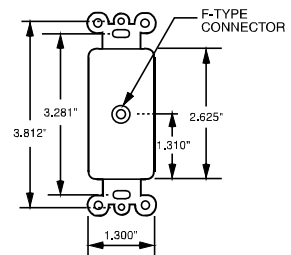

26CATV

Features	
- Decorator outline. - RJ11 modular jack. - Face constructed of high-impact thermoplastic.	- Zinc-plated steel strap. - Nickel-plated “F” type connector. - Threaded on each end.

Catalog Number	Color	Configuration	3rd Party Compliance
			UL 1863
Combination Coaxial Connector & Telephone Jack			
TPELTVI	Ivory	F-type COAX Connector with 4 Conductor RJ-11 jack	•
TPELTVW	White		•
TPELTV	Brown		•
TPELTVBK	Black		•
TPELTVLA	Light Almond		•
26TELTVICC10	Ivory	Same as TPELTV with	•
26TELTVWCC10	White	one-piece molded plate	•
26TELTVLACC10	Light Almond	Decorator outline.	•