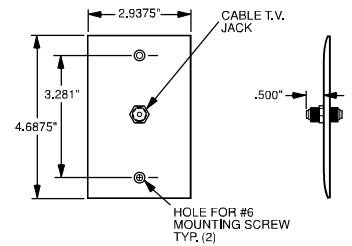

# Wall Plates Communication Devices

Telephone & CATV Wiring Devices

Features	
<ul style="list-style-type: none"> <li>Mar-resistant wall plate.</li> <li>Fits standard size single gang electrical box.</li> <li>Wall plate dimension is Standard size.</li> </ul>	<ul style="list-style-type: none"> <li>Nickel-plated steel.</li> <li>Connector is threaded at each end.</li> </ul>

Features	
<ul style="list-style-type: none"> <li>Decorator outline.</li> <li>Face constructed of high-impact thermoplastic.</li> <li>Zinc-plated steel strap.</li> </ul>	<ul style="list-style-type: none"> <li>Nickel-plated “F” type connector.</li> <li>Threaded on each end.</li> </ul>

26CATV

Features	
<ul style="list-style-type: none"> <li>Decorator outline.</li> <li>RJ11 modular jack.</li> <li>Face constructed of high-impact thermoplastic.</li> </ul>	<ul style="list-style-type: none"> <li>Zinc-plated steel strap.</li> <li>Nickel-plated “F” type connector.</li> <li>Threaded on each end.</li> </ul>

TPELTV

26TELTVCC10

These products listed to UL514, Cover Plates for Flush-Mounted Wiring Devices, CSA Certified.