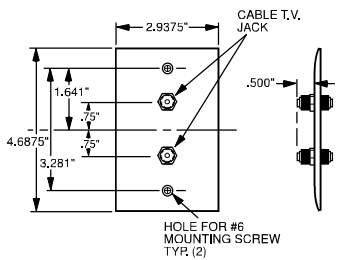

# Wall Plates Communication Devices

Telephone & CATV Wiring Devices

Features	
<ul style="list-style-type: none"> <li>Mar-resistant wall plate.</li> <li>Fits standard size single gang electrical box.</li> <li>Wall plate dimension is Standard size.</li> </ul>	<ul style="list-style-type: none"> <li>Nickel-plated steel.</li> <li>Connector is threaded at each end.</li> </ul>

TPCATV

TPCATV2

Catalog Number	Color	Configuration	3rd Party Compliance
			UL 1863
<b>“F” Type with One Coaxial Connector &amp; Wall Plate, Single Gang</b>			
TPCATVI	Ivory	F-type COAX Connector	•
TPCATVW	White	F-type COAX Connector	•
TPCATV	Brown	F-type COAX Connector	•
TPCATVBK	Black	F-type COAX Connector	•
TPCATVLA	Light Almond	F-type COAX Connector	•
<b>“F” Type with Two Coaxial Connectors &amp; Wall Plate, Single Gang</b>			
TPCATV2I	Ivory	2 F-type COAX Connectors	•
TPCATV2W	White	2 F-type COAX Connectors	•
TPCATV2	Brown	2 F-type COAX Connectors	•
TPCATV2BK	Black	2 F-type COAX Connectors	•
TPCATV2LA	Light Almond	2 F-type COAX Connectors	•

Features	
<ul style="list-style-type: none"> <li>Decorator outline.</li> <li>Face constructed of high-impact thermoplastic.</li> <li>Zinc-plated steel strap.</li> </ul>	<ul style="list-style-type: none"> <li>Nickel-plated “F” type connector.</li> <li>Threaded on each end.</li> </ul>

26CATV

Features	
<ul style="list-style-type: none"> <li>Decorator outline.</li> <li>RJ11 modular jack.</li> <li>Face constructed of high-impact thermoplastic.</li> </ul>	<ul style="list-style-type: none"> <li>Zinc-plated steel strap.</li> <li>Nickel-plated “F” type connector.</li> <li>Threaded on each end.</li> </ul>