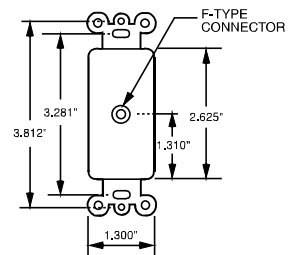

26CATV

Features	
- Decorator outline. - RJ11 modular jack. - Face constructed of high-impact thermoplastic.	- Zinc-plated steel strap. - Nickel-plated "F" type connector. - Threaded on each end.

Catalog Number	Color	Configuration	3rd Party Compliance UL1863
Combination Coaxial Connector & Telephone Jack			
TPELTVI	Ivory	F-type COAX Connector with	•
TPELTVW	White	4 Conductor RJ-11 jack	•
TPELTV	Brown		•
TPELTVBK	Black		•
TPELTVLA	Light Almond		•
26TELTVICC10	Ivory	Same as TPELTV with	•
26TELTVWCC10	White	one-piece molded plate	•
26TELTVLACC10	Light Almond	Decorator outline.	•