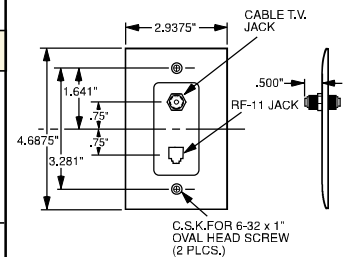

TPCATV2

Features	
<ul style="list-style-type: none"> Decorator outline. Face constructed of high-impact thermoplastic. Zinc-plated steel strap. 	<ul style="list-style-type: none"> Nickel-plated "F" type connector. Threaded on each end.

Catalog Number	Color	Configuration	3rd Party Compliance UL1863
Decorator "F" Type Coaxial Connector Single Gang with 1 COAX Connector			
26CATVI	Ivory	F-type COAX Connector	•
26CATVW	White	F-type COAX Connector	•
26CATVLA	Light Almond	F-type COAX Connector	•

26CATV

Features	
<ul style="list-style-type: none"> Decorator outline. RJ11 modular jack. Face constructed of high-impact thermoplastic. 	<ul style="list-style-type: none"> Zinc-plated steel strap. Nickel-plated "F" type connector. Threaded on each end.

TPELTV

26TELTVCC10

These products listed to UL514, Cover Plates for Flush-Mounted Wiring Devices, CSA Certified.