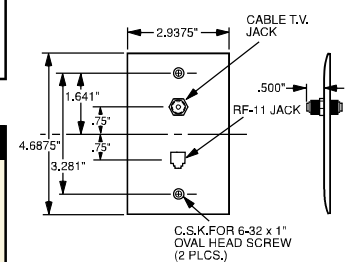

TPCATV

Catalog Number	Color	Configuration	3rd Party Compliance UL1863
"F" Type with One Coaxial Connector & Wall Plate, Single Gang			
TPCATVI	Ivory	F-type COAX Connector	•
TPCATVW	White	F-type COAX Connector	•
TPCATV	Brown	F-type COAX Connector	•
TPCATVBK	Black	F-type COAX Connector	•
TPCATVLA	Light Almond	F-type COAX Connector	•
"F" Type with Two Coaxial Connectors & Wall Plate, Single Gang			
TPCATV2I	Ivory	2 F-type COAX Connectors	•
TPCATV2W	White	2 F-type COAX Connectors	•
TPCATV2	Brown	2 F-type COAX Connectors	•
TPCATV2BK	Black	2 F-type COAX Connectors	•
TPCATV2LA	Light Almond	2 F-type COAX Connectors	•

TPCATV2

Features	
<ul style="list-style-type: none"> Decorator outline. Face constructed of high-impact thermoplastic. Zinc-plated steel strap. 	<ul style="list-style-type: none"> Nickel-plated "F" type connector. Threaded on each end.

26CATV

Features	
<ul style="list-style-type: none"> Decorator outline. RJ11 modular jack. Face constructed of high-impact thermoplastic. 	<ul style="list-style-type: none"> Zinc-plated steel strap. Nickel-plated "F" type connector. Threaded on each end.

TPELTV

26TELTVCC10

These products listed to UL514, Cover Plates for Flush-Mounted Wiring Devices, CSA Certified.