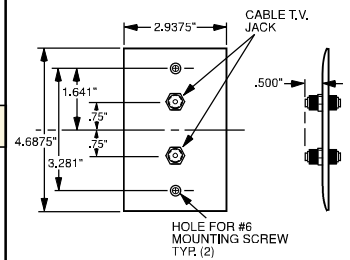

Wall Plates Communication Devices

Telephone & CATV Wiring Devices

Features	
<ul style="list-style-type: none"> Mar-resistant wall plate. Fits standard size single gang electrical box. Wall plate dimension is Standard size. 	<ul style="list-style-type: none"> Nickel-plated steel. Connector is threaded at each end.

TPCATV

Catalog Number	Color	Configuration	3rd Party Compliance UL1863
"F" Type with One Coaxial Connector & Wall Plate, Single Gang			
TPCATVI	Ivory	F-type COAX Connector	•
TPCATVW	White	F-type COAX Connector	•
TPCATV	Brown	F-type COAX Connector	•
TPCATVBK	Black	F-type COAX Connector	•
TPCATVLA	Light Almond	F-type COAX Connector	•
"F" Type with Two Coaxial Connectors & Wall Plate, Single Gang			
TPCATV2I	Ivory	2 F-type COAX Connectors	•
TPCATV2W	White	2 F-type COAX Connectors	•
TPCATV2	Brown	2 F-type COAX Connectors	•
TPCATV2BK	Black	2 F-type COAX Connectors	•
TPCATV2LA	Light Almond	2 F-type COAX Connectors	•

TPCATV2

Features	
<ul style="list-style-type: none"> Decorator outline. Face constructed of high-impact thermoplastic. Zinc-plated steel strap. 	<ul style="list-style-type: none"> Nickel-plated "F" type connector. Threaded on each end.

26CATV

Features	
<ul style="list-style-type: none"> Decorator outline. RJ11 modular jack. Face constructed of high-impact thermoplastic. 	<ul style="list-style-type: none"> Zinc-plated steel strap. Nickel-plated "F" type connector. Threaded on each end.