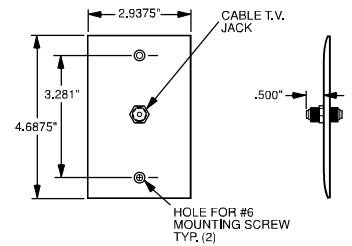

Wall Plates Communication Devices

Telephone & CATV Wiring Devices

Features	
<ul style="list-style-type: none"> Mar-resistant wall plate. Fits standard size single gang electrical box. Wall plate dimension is Standard size. 	<ul style="list-style-type: none"> Nickel-plated steel. Connector is threaded at each end.

TPCATV

Catalog Number	Color	Configuration	3rd Party Compliance UL1863
"F" Type with One Coaxial Connector & Wall Plate, Single Gang			
TPCATVI	Ivory	F-type COAX Connector	•
TPCATVW	White	F-type COAX Connector	•
TPCATV	Brown	F-type COAX Connector	•
TPCATVBK	Black	F-type COAX Connector	•
TPCATVLA	Light Almond	F-type COAX Connector	•
"F" Type with Two Coaxial Connectors & Wall Plate, Single Gang			
TPCATV2I	Ivory	2 F-type COAX Connectors	•
TPCATV2W	White	2 F-type COAX Connectors	•
TPCATV2	Brown	2 F-type COAX Connectors	•
TPCATV2BK	Black	2 F-type COAX Connectors	•
TPCATV2LA	Light Almond	2 F-type COAX Connectors	•

TPCATV2

Features	
<ul style="list-style-type: none"> Decorator outline. Face constructed of high-impact thermoplastic. Zinc-plated steel strap. 	<ul style="list-style-type: none"> Nickel-plated "F" type connector. Threaded on each end.

26CATV

Features	
<ul style="list-style-type: none"> Decorator outline. RJ11 modular jack. Face constructed of high-impact thermoplastic. 	<ul style="list-style-type: none"> Zinc-plated steel strap. Nickel-plated "F" type connector. Threaded on each end.