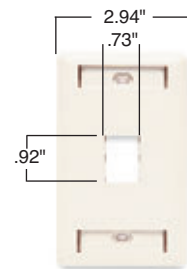

Better coverage, with an extra 3/16" more width and height than standard plates to reduce time-consuming drywall rework.

Flexible modular design accepts any combination of P&S Innovate jack modules for fast, easy configuration.

Virtually unbreakable construction features patent-pending reinforcing ribs for enhanced rigidity.

TPD1-LA

TPD9-LA

PSF1

PSF62

PSF82

Catalog Number	Description	Color	Catalog Number	Description	Color
TradeMaster DataCom Wall Plates					
TPD1-GRY TPD1-I TPD1-LA TPD1-W	1-port wall plate, single gang	Gray Ivory Light Almond White	TPD4-GRY TPD4-I TPD4-LA TPD4-W	4-port wall plate, single gang	Gray Ivory Light Almond White
TPD2-GRY TPD2-I TPD2-LA TPD2-W	2-port wall plate, single gang	Gray Ivory Light Almond White	TPD6-GRY TPD6-I TPD6-LA TPD6-W	6-port wall plate, single gang	Gray Ivory Light Almond White
TPD3-GRY TPD3-I TPD3-LA TPD3-W	3-port wall plate, single gang	Gray Ivory Light Almond White	TPD9-GRY TPD9-I TPD9-LA TPD9-W	9-port wall plate, double gang	Gray Ivory Light Almond White

Features

- Recessed labeling provides easy identification. Helps meet TIA/EIA-606 labeling standard. Labels and protective clear covers (both included) hide mounting screw heads.
- Jack modules snap in from the front to make installation fast and simple.
- Rugged ABS construction or Type 430 stainless steel for durability.