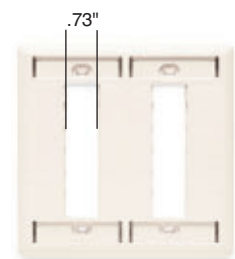

Better coverage, with an extra 3/16" more width and height than standard plates to reduce time-consuming drywall rework.

Flexible modular design accepts any combination of P&S Innovate jack modules for fast, easy configuration.

Virtually unbreakable construction features patent-pending reinforcing ribs for enhanced rigidity.

TPD1-LA

TPD9-LA

PSF1

PSF62

PSF82

Catalog Number	Description	Color	Catalog Number	Description	Color
TradeMaster DataCom Wall Plates					
TPD1-GRY TPD1-I TPD1-LA TPD1-W	1-port wall plate, single gang	Gray Ivory Light Almond White	TPD4-GRY TPD4-I TPD4-LA TPD4-W	4-port wall plate, single gang	Gray Ivory Light Almond White
TPD2-GRY TPD2-I TPD2-LA TPD2-W	2-port wall plate, single gang	Gray Ivory Light Almond White	TPD6-GRY TPD6-I TPD6-LA TPD6-W	6-port wall plate, single gang	Gray Ivory Light Almond White
TPD3-GRY TPD3-I TPD3-LA TPD3-W	3-port wall plate, single gang	Gray Ivory Light Almond White	TPD9-GRY TPD9-I TPD9-LA TPD9-W	9-port wall plate, double gang	Gray Ivory Light Almond White

APPLICATION TIP

The perfect match for TradeMaster wiring device wall plates.

Looking to specify network wiring devices that are 100 percent aesthetically compatible with your other wiring devices? Now you can, with the TradeMaster line. The same colors. The same finishes. The same sophisticated contours. The same dimensions. And because TradeMaster power wiring wall plates are available in a full range of colors and types, you don't have to compromise anywhere appearance is important.

Features

- Recessed labeling provides easy identification. Helps meet TIA/EIA-606 labeling standard. Labels and protective clear covers (both included) hide mounting screw heads.
- Jack modules snap in from the front to make installation fast and simple.
- Rugged ABS construction or Type 430 stainless steel for durability.