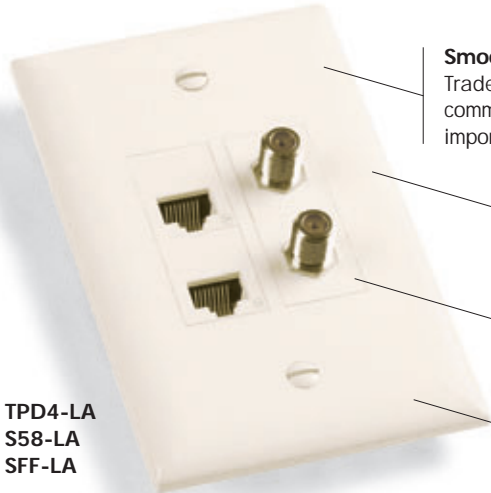

Commercial Network Wiring TradeMaster® DataCom & Innovate™ Wall Plates

TPD4-LA
S58-LA
SFF-LA

Smooth, polished look fits any decor and matches TradeMaster wiring device wall plates. Ideal for any commercial installation where appearance is especially important. And a perfect match for P&S Innovate™ jacks.

Better coverage, with an extra 3/16" more width and height than standard plates to reduce time-consuming drywall rework.

Flexible modular design accepts any combination of P&S Innovate jack modules for fast, easy configuration.

Virtually unbreakable construction features patent-pending reinforcing ribs for enhanced rigidity.

TPD1-LA

TPD9-LA

PSF1

PSF62

PSF82

Catalog Number	Description	Color	Catalog Number	Description	Color
TradeMaster DataCom Wall Plates					
TPD1-GRY TPD1-I TPD1-LA TPD1-W	1-port wall plate, single gang	Gray Ivory Light Almond White	TPD4-GRY TPD4-I TPD4-LA TPD4-W	4-port wall plate, single gang	Gray Ivory Light Almond White
TPD2-GRY TPD2-I TPD2-LA TPD2-W	2-port wall plate, single gang	Gray Ivory Light Almond White	TPD6-GRY TPD6-I TPD6-LA TPD6-W	6-port wall plate, single gang	Gray Ivory Light Almond White
TPD3-GRY TPD3-I TPD3-LA TPD3-W	3-port wall plate, single gang	Gray Ivory Light Almond White	TPD9-GRY TPD9-I TPD9-LA TPD9-W	9-port wall plate, double gang	Gray Ivory Light Almond White

Features

- Recessed labeling provides easy identification. Helps meet TIA/EIA-606 labeling standard. Labels and protective clear covers (both included) hide mounting screw heads.
- Jack modules snap in from the front to make installation fast and simple.
- Rugged ABS construction or Type 430 stainless steel for durability.