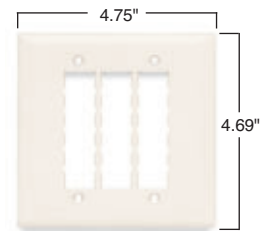

Commercial Network Wiring TradeMaster® DataCom & Innovate™ Wall Plates

TPD4-LA
S58-LA
SFF-LA

Smooth, polished look fits any decor and matches TradeMaster wiring device wall plates. Ideal for any commercial installation where appearance is especially important. And a perfect match for P&S Innovate™ jacks.

Better coverage, with an extra 3/16" more width and height than standard plates to reduce time-consuming drywall rework.

Flexible modular design accepts any combination of P&S Innovate jack modules for fast, easy configuration.

Virtually unbreakable construction features patent-pending reinforcing ribs for enhanced rigidity.

TPD1-LA

TPD9-LA

PSF1

PSF62

PSF82

Catalog Number	Description	Color	Catalog Number	Description	Color
TradeMaster DataCom Wall Plates					
TPD1-GRY TPD1-I TPD1-LA TPD1-W	1-port wall plate, single gang	Gray Ivory Light Almond White	TPD4-GRY TPD4-I TPD4-LA TPD4-W	4-port wall plate, single gang	Gray Ivory Light Almond White
TPD2-GRY TPD2-I TPD2-LA TPD2-W	2-port wall plate, single gang	Gray Ivory Light Almond White	TPD6-GRY TPD6-I TPD6-LA TPD6-W	6-port wall plate, single gang	Gray Ivory Light Almond White
TPD3-GRY TPD3-I TPD3-LA TPD3-W	3-port wall plate, single gang	Gray Ivory Light Almond White	TPD9-GRY TPD9-I TPD9-LA TPD9-W	9-port wall plate, double gang	Gray Ivory Light Almond White

Features

- Recessed labeling provides easy identification. Helps meet TIA/EIA-606 labeling standard. Labels and protective clear covers (both included) hide mounting screw heads.
- Jack modules snap in from the front to make installation fast and simple.
- Rugged ABS construction or Type 430 stainless steel for durability.