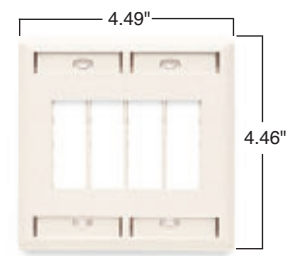

Better coverage, with an extra 3/16" more width and height than standard plates to reduce time-consuming drywall rework.

Flexible modular design accepts any combination of P&S Innovate jack modules for fast, easy configuration.

Virtually unbreakable construction features patent-pending reinforcing ribs for enhanced rigidity.

TPD1-LA

TPD9-LA

PSF1

PSF62

PSF82

Catalog Number	Description	Color	Catalog Number	Description	Color
TradeMaster DataCom Wall Plates					
TPD1-GRY TPD1-I TPD1-LA TPD1-W	1-port wall plate, single gang	Gray Ivory Light Almond White	TPD4-GRY TPD4-I TPD4-LA TPD4-W	4-port wall plate, single gang	Gray Ivory Light Almond White
TPD2-GRY TPD2-I TPD2-LA TPD2-W	2-port wall plate, single gang	Gray Ivory Light Almond White	TPD6-GRY TPD6-I TPD6-LA TPD6-W	6-port wall plate, single gang	Gray Ivory Light Almond White
TPD3-GRY TPD3-I TPD3-LA TPD3-W	3-port wall plate, single gang	Gray Ivory Light Almond White	TPD9-GRY TPD9-I TPD9-LA TPD9-W	9-port wall plate, double gang	Gray Ivory Light Almond White

APPLICATION TIP

The perfect match for TradeMaster wiring device wall plates.

Looking to specify network wiring devices that are 100 percent aesthetically compatible with your other wiring devices? Now you can, with the TradeMaster line. The same colors. The same finishes. The same sophisticated contours. The same dimensions. And because TradeMaster power wiring wall plates are available in a full range of colors and types, you don't have to compromise anywhere appearance is important.

Features

- Recessed labeling provides easy identification. Helps meet TIA/EIA-606 labeling standard. Labels and protective clear covers (both included) hide mounting screw heads.
- Jack modules snap in from the front to make installation fast and simple.
- Rugged ABS construction or Type 430 stainless steel for durability.