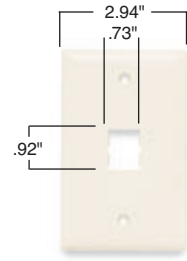

Commercial Network Wiring TradeMaster® DataCom & Innovate™ Wall Plates

TPD4-LA
S58-LA
SFF-LA

Smooth, polished look fits any decor and matches TradeMaster wiring device wall plates. Ideal for any commercial installation where appearance is especially important. And a perfect match for P&S Innovate™ jacks.

Better coverage, with an extra 3/16" more width and height than standard plates to reduce time-consuming drywall rework.

Flexible modular design accepts any combination of P&S Innovate jack modules for fast, easy configuration.

Virtually unbreakable construction features patent-pending reinforcing ribs for enhanced rigidity.

TPD1-LA

TPD9-LA

PSF1

PSF62

PSF82

Catalog Number	Description	Color	Catalog Number	Description	Color
TradeMaster DataCom Wall Plates					
TPD1-GRY TPD1-I TPD1-LA TPD1-W	1-port wall plate, single gang	Gray Ivory Light Almond White	TPD4-GRY TPD4-I TPD4-LA TPD4-W	4-port wall plate, single gang	Gray Ivory Light Almond White
TPD2-GRY TPD2-I TPD2-LA TPD2-W	2-port wall plate, single gang	Gray Ivory Light Almond White	TPD6-GRY TPD6-I TPD6-LA TPD6-W	6-port wall plate, single gang	Gray Ivory Light Almond White
TPD3-GRY TPD3-I TPD3-LA TPD3-W	3-port wall plate, single gang	Gray Ivory Light Almond White	TPD9-GRY TPD9-I TPD9-LA TPD9-W	9-port wall plate, double gang	Gray Ivory Light Almond White

Features

- Recessed labeling provides easy identification. Helps meet TIA/EIA-606 labeling standard. Labels and protective clear covers (both included) hide mounting screw heads.
- Jack modules snap in from the front to make installation fast and simple.
- Rugged ABS construction or Type 430 stainless steel for durability.