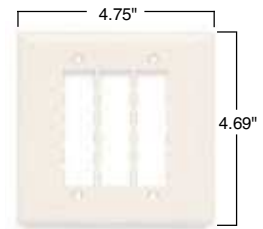

Commercial Network Wiring TradeMaster® DataCom & Innovate™ Wall Plates

TPD4-LA
S58-LA
SFF-LA

Smooth, polished look fits any decor and matches TradeMaster wiring device wall plates. Ideal for any commercial installation where appearance is especially important. And a perfect match for P&S Innovate™ jacks.

Better coverage, with an extra 3/16" more width and height than standard plates to reduce time-consuming drywall rework.

Flexible modular design accepts any combination of P&S Innovate jack modules for fast, easy configuration.

Virtually unbreakable construction features patent-pending reinforcing ribs for enhanced rigidity.

TPD1-LA

TPD9-LA

PSF1

PSF62

PSF82

Catalog Number	Description	Color	Catalog Number	Description	Color
TradeMaster DataCom Wall Plates					
TPD1-GRY TPD1-I TPD1-LA TPD1-W	1-port wall plate, single gang	Gray Ivory Light Almond White	TPD4-GRY TPD4-I TPD4-LA TPD4-W	4-port wall plate, single gang	Gray Ivory Light Almond White
TPD2-GRY TPD2-I TPD2-LA TPD2-W	2-port wall plate, single gang	Gray Ivory Light Almond White	TPD6-GRY TPD6-I TPD6-LA TPD6-W	6-port wall plate, single gang	Gray Ivory Light Almond White
TPD3-GRY TPD3-I TPD3-LA TPD3-W	3-port wall plate, single gang	Gray Ivory Light Almond White	TPD9-GRY TPD9-I TPD9-LA TPD9-W	9-port wall plate, double gang	Gray Ivory Light Almond White

Features

- Recessed labeling provides easy identification. Helps meet TIA/EIA-606 labeling standard. Labels and protective clear covers (both included) hide mounting screw heads.
- Jack modules snap in from the front to make installation fast and simple.
- Rugged ABS construction or Type 430 stainless steel for durability.