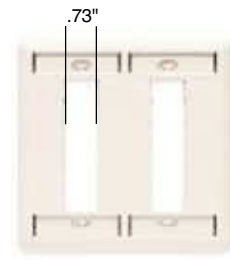

Better coverage, with an extra 3/16" more width and height than standard plates to reduce time-consuming drywall rework.

Flexible modular design accepts any combination of P&S Innovate jack modules for fast, easy configuration.

Virtually unbreakable construction features patent-pending reinforcing ribs for enhanced rigidity.

TPD1-LA

TPD9-LA

PSF1

PSF62

PSF82

Catalog Number	Description	Color	Catalog Number	Description	Color
TradeMaster DataCom Wall Plates					
TPD1-GRY TPD1-I TPD1-LA TPD1-W	1-port wall plate, single gang	Gray Ivory Light Almond White	TPD4-GRY TPD4-I TPD4-LA TPD4-W	4-port wall plate, single gang	Gray Ivory Light Almond White
TPD2-GRY TPD2-I TPD2-LA TPD2-W	2-port wall plate, single gang	Gray Ivory Light Almond White	TPD6-GRY TPD6-I TPD6-LA TPD6-W	6-port wall plate, single gang	Gray Ivory Light Almond White
TPD3-GRY TPD3-I TPD3-LA TPD3-W	3-port wall plate, single gang	Gray Ivory Light Almond White	TPD9-GRY TPD9-I TPD9-LA TPD9-W	9-port wall plate, double gang	Gray Ivory Light Almond White

APPLICATION TIP

The perfect match for TradeMaster wiring device wall plates.

Looking to specify network wiring devices that are 100 percent aesthetically compatible with your other wiring devices? Now you can, with the TradeMaster line. The same colors. The same finishes. The same sophisticated contours. The same dimensions. And because TradeMaster power wiring wall plates are available in a full range of colors and types, you don't have to compromise anywhere appearance is important.

Features

- Recessed labeling provides easy identification. Helps meet TIA/EIA-606 labeling standard. Labels and protective clear covers (both included) hide mounting screw heads.
- Jack modules snap in from the front to make installation fast and simple.
- Rugged ABS construction or Type 430 stainless steel for durability.