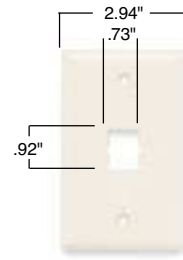

Commercial Network Wiring TradeMaster® DataCom & Innovate™ Wall Plates

TPD4-LA
S58-LA
SFF-LA

Smooth, polished look fits any decor and matches TradeMaster wiring device wall plates. Ideal for any commercial installation where appearance is especially important. And a perfect match for P&S Innovate™ jacks.

Better coverage, with an extra 3/16" more width and height than standard plates to reduce time-consuming drywall rework.

Flexible modular design accepts any combination of P&S Innovate jack modules for fast, easy configuration.

Virtually unbreakable construction features patent-pending reinforcing ribs for enhanced rigidity.

TPD1-LA

TPD9-LA

PSF1

PSF62

PSF82

Catalog Number	Description	Color	Catalog Number	Description	Color
TradeMaster DataCom Wall Plates					
TPD1-GRY TPD1-I TPD1-LA TPD1-W	1-port wall plate, single gang	Gray Ivory Light Almond White	TPD4-GRY TPD4-I TPD4-LA TPD4-W	4-port wall plate, single gang	Gray Ivory Light Almond White
TPD2-GRY TPD2-I TPD2-LA TPD2-W	2-port wall plate, single gang	Gray Ivory Light Almond White	TPD6-GRY TPD6-I TPD6-LA TPD6-W	6-port wall plate, single gang	Gray Ivory Light Almond White
TPD3-GRY TPD3-I TPD3-LA TPD3-W	3-port wall plate, single gang	Gray Ivory Light Almond White	TPD9-GRY TPD9-I TPD9-LA TPD9-W	9-port wall plate, double gang	Gray Ivory Light Almond White