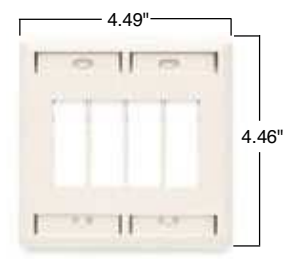

Better coverage, with an extra 3/16" more width and height than standard plates to reduce time-consuming drywall rework.

Flexible modular design accepts any combination of P&S Innovate jack modules for fast, easy configuration.

Virtually unbreakable construction features patent-pending reinforcing ribs for enhanced rigidity.

TPD1-LA

TPD9-LA

PSF1

PSF62

PSF82

Catalog Number	Description	Color	Catalog Number	Description	Color
TradeMaster DataCom Wall Plates					
TPD1-GRY TPD1-I TPD1-LA TPD1-W	1-port wall plate, single gang	Gray Ivory Light Almond White	TPD4-GRY TPD4-I TPD4-LA TPD4-W	4-port wall plate, single gang	Gray Ivory Light Almond White
TPD2-GRY TPD2-I TPD2-LA TPD2-W	2-port wall plate, single gang	Gray Ivory Light Almond White	TPD6-GRY TPD6-I TPD6-LA TPD6-W	6-port wall plate, single gang	Gray Ivory Light Almond White
TPD3-GRY TPD3-I TPD3-LA TPD3-W	3-port wall plate, single gang	Gray Ivory Light Almond White	TPD9-GRY TPD9-I TPD9-LA TPD9-W	9-port wall plate, double gang	Gray Ivory Light Almond White

APPLICATION TIP

The perfect match for TradeMaster wiring device wall plates.

Looking to specify network wiring devices that are 100 percent aesthetically compatible with your other wiring devices? Now you can, with the TradeMaster line. The same colors. The same finishes. The same sophisticated contours. The same dimensions. And because TradeMaster power wiring wall plates are available in a full range of colors and types, you don't have to compromise anywhere appearance is important.

Features

- Recessed labeling provides easy identification. Helps meet TIA/EIA-606 labeling standard. Labels and protective clear covers (both included) hide mounting screw heads.
- Jack modules snap in from the front to make installation fast and simple.
- Rugged ABS construction or Type 430 stainless steel for durability.