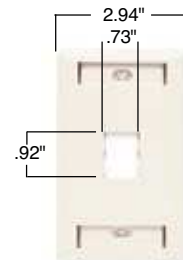

Better coverage, with an extra 3/16" more width and height than standard plates to reduce time-consuming drywall rework.

Flexible modular design accepts any combination of P&S Innovate jack modules for fast, easy configuration.

Virtually unbreakable construction features patent-pending reinforcing ribs for enhanced rigidity.

TPD1-LA

TPD9-LA

PSF1

PSF62

PSF82

Catalog Number	Description	Color	Catalog Number	Description	Color
TradeMaster DataCom Wall Plates					
TPD1-GRY TPD1-I TPD1-LA TPD1-W	1-port wall plate, single gang	Gray Ivory Light Almond White	TPD4-GRY TPD4-I TPD4-LA TPD4-W	4-port wall plate, single gang	Gray Ivory Light Almond White
TPD2-GRY TPD2-I TPD2-LA TPD2-W	2-port wall plate, single gang	Gray Ivory Light Almond White	TPD6-GRY TPD6-I TPD6-LA TPD6-W	6-port wall plate, single gang	Gray Ivory Light Almond White
TPD3-GRY TPD3-I TPD3-LA TPD3-W	3-port wall plate, single gang	Gray Ivory Light Almond White	TPD9-GRY TPD9-I TPD9-LA TPD9-W	9-port wall plate, double gang	Gray Ivory Light Almond White

Features

- Recessed labeling provides easy identification. Helps meet TIA/EIA-606 labeling standard. Labels and protective clear covers (both included) hide mounting screw heads.
- Jack modules snap in from the front to make installation fast and simple.
- Rugged ABS construction or Type 430 stainless steel for durability.