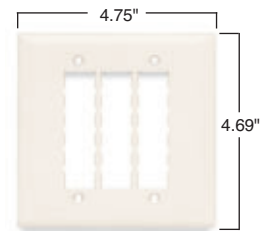

Commercial Network Wiring TradeMaster® DataCom & Innovate™ Wall Plates

TPD4-LA
S58-LA
SFF-LA

Smooth, polished look fits any decor and matches TradeMaster wiring device wall plates. Ideal for any commercial installation where appearance is especially important. And a perfect match for P&S Innovate™ jacks.

Better coverage, with an extra 3/16" more width and height than standard plates to reduce time-consuming drywall rework.

Flexible modular design accepts any combination of P&S Innovate jack modules for fast, easy configuration.

Virtually unbreakable construction features patent-pending reinforcing ribs for enhanced rigidity.

TPD1-LA

TPD9-LA

PSF1

PSF62

PSF82

Catalog Number	Description	Color	Catalog Number	Description	Color
TradeMaster DataCom Wall Plates					
TPD1-GRY TPD1-I TPD1-LA TPD1-W	1-port wall plate, single gang	Gray Ivory Light Almond White	TPD4-GRY TPD4-I TPD4-LA TPD4-W	4-port wall plate, single gang	Gray Ivory Light Almond White
TPD2-GRY TPD2-I TPD2-LA TPD2-W	2-port wall plate, single gang	Gray Ivory Light Almond White	TPD6-GRY TPD6-I TPD6-LA TPD6-W	6-port wall plate, single gang	Gray Ivory Light Almond White
TPD3-GRY TPD3-I TPD3-LA TPD3-W	3-port wall plate, single gang	Gray Ivory Light Almond White	TPD9-GRY TPD9-I TPD9-LA TPD9-W	9-port wall plate, double gang	Gray Ivory Light Almond White

- Features**
- Recessed labeling provides easy identification. Helps meet TIA/EIA-606 labeling standard. Labels and protective clear covers (both included) hide mounting screw heads.
 - Jack modules snap in from the front to make installation fast and simple.
 - Rugged ABS construction or Type 430 stainless steel for durability.