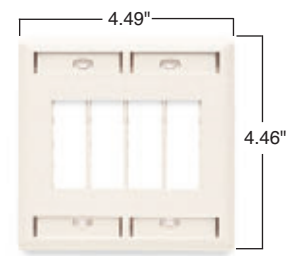

Better coverage, with an extra 3/16" more width and height than standard plates to reduce time-consuming drywall rework.

Flexible modular design accepts any combination of P&S Innovate jack modules for fast, easy configuration.

Virtually unbreakable construction features patent-pending reinforcing ribs for enhanced rigidity.

TPD1-LA

TPD9-LA

PSF1

PSF62

PSF82

Catalog Number	Description	Color	Catalog Number	Description	Color
TradeMaster DataCom Wall Plates					
TPD1-GRY TPD1-I TPD1-LA TPD1-W	1-port wall plate, single gang	Gray Ivory Light Almond White	TPD4-GRY TPD4-I TPD4-LA TPD4-W	4-port wall plate, single gang	Gray Ivory Light Almond White
TPD2-GRY TPD2-I TPD2-LA TPD2-W	2-port wall plate, single gang	Gray Ivory Light Almond White	TPD6-GRY TPD6-I TPD6-LA TPD6-W	6-port wall plate, single gang	Gray Ivory Light Almond White
TPD3-GRY TPD3-I TPD3-LA TPD3-W	3-port wall plate, single gang	Gray Ivory Light Almond White	TPD9-GRY TPD9-I TPD9-LA TPD9-W	9-port wall plate, double gang	Gray Ivory Light Almond White

APPLICATION TIP

The perfect match for TradeMaster wiring device wall plates.

Looking to specify network wiring devices that are 100 percent aesthetically compatible with your other wiring devices? Now you can, with the TradeMaster line. The same colors. The same finishes. The same sophisticated contours. The same dimensions. And because TradeMaster power wiring wall plates are available in a full range of colors and types, you don't have to compromise anywhere appearance is important.

- Features**
- Recessed labeling provides easy identification. Helps meet TIA/EIA-606 labeling standard. Labels and protective clear covers (both included) hide mounting screw heads.
 - Jack modules snap in from the front to make installation fast and simple.
 - Rugged ABS construction or Type 430 stainless steel for durability.