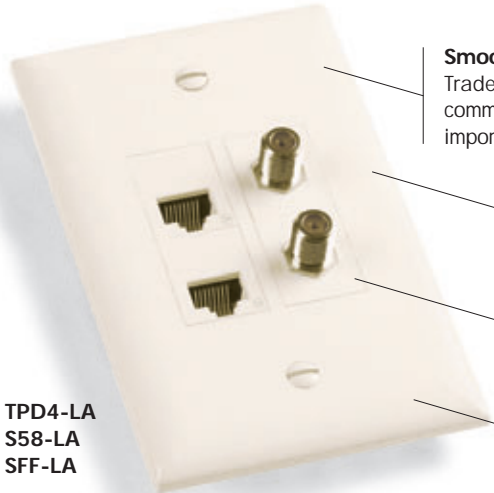

Commercial Network Wiring TradeMaster® DataCom & Innovate™ Wall Plates

TPD4-LA
S58-LA
SFF-LA

Smooth, polished look fits any decor and matches TradeMaster wiring device wall plates. Ideal for any commercial installation where appearance is especially important. And a perfect match for P&S Innovate™ jacks.

Better coverage, with an extra 3/16" more width and height than standard plates to reduce time-consuming drywall rework.

Flexible modular design accepts any combination of P&S Innovate jack modules for fast, easy configuration.

Virtually unbreakable construction features patent-pending reinforcing ribs for enhanced rigidity.

TPD1-LA

TPD9-LA

PSF1

PSF62

PSF82

Catalog Number	Description	Color	Catalog Number	Description	Color
TradeMaster DataCom Wall Plates					
TPD1-GRY TPD1-I TPD1-LA TPD1-W	1-port wall plate, single gang	Gray Ivory Light Almond White	TPD4-GRY TPD4-I TPD4-LA TPD4-W	4-port wall plate, single gang	Gray Ivory Light Almond White
TPD2-GRY TPD2-I TPD2-LA TPD2-W	2-port wall plate, single gang	Gray Ivory Light Almond White	TPD6-GRY TPD6-I TPD6-LA TPD6-W	6-port wall plate, single gang	Gray Ivory Light Almond White
TPD3-GRY TPD3-I TPD3-LA TPD3-W	3-port wall plate, single gang	Gray Ivory Light Almond White	TPD9-GRY TPD9-I TPD9-LA TPD9-W	9-port wall plate, double gang	Gray Ivory Light Almond White

- Features**
- Recessed labeling provides easy identification. Helps meet TIA/EIA-606 labeling standard. Labels and protective clear covers (both included) hide mounting screw heads.
 - Jack modules snap in from the front to make installation fast and simple.
 - Rugged ABS construction or Type 430 stainless steel for durability.