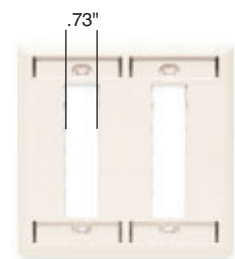

Better coverage, with an extra 3/16" more width and height than standard plates to reduce time-consuming drywall rework.

Flexible modular design accepts any combination of P&S Innovate jack modules for fast, easy configuration.

Virtually unbreakable construction features patent-pending reinforcing ribs for enhanced rigidity.

TPD1-LA

TPD9-LA

PSF1

PSF62

PSF82

Catalog Number	Description	Color	Catalog Number	Description	Color
TradeMaster DataCom Wall Plates					
TPD1-GRY TPD1-I TPD1-LA TPD1-W	1-port wall plate, single gang	Gray Ivory Light Almond White	TPD4-GRY TPD4-I TPD4-LA TPD4-W	4-port wall plate, single gang	Gray Ivory Light Almond White
TPD2-GRY TPD2-I TPD2-LA TPD2-W	2-port wall plate, single gang	Gray Ivory Light Almond White	TPD6-GRY TPD6-I TPD6-LA TPD6-W	6-port wall plate, single gang	Gray Ivory Light Almond White
TPD3-GRY TPD3-I TPD3-LA TPD3-W	3-port wall plate, single gang	Gray Ivory Light Almond White	TPD9-GRY TPD9-I TPD9-LA TPD9-W	9-port wall plate, double gang	Gray Ivory Light Almond White

APPLICATION TIP

The perfect match for TradeMaster wiring device wall plates.

Looking to specify network wiring devices that are 100 percent aesthetically compatible with your other wiring devices? Now you can, with the TradeMaster line. The same colors. The same finishes. The same sophisticated contours. The same dimensions. And because TradeMaster power wiring wall plates are available in a full range of colors and types, you don't have to compromise anywhere appearance is important.

- Features**
- Recessed labeling provides easy identification. Helps meet TIA/EIA-606 labeling standard. Labels and protective clear covers (both included) hide mounting screw heads.
 - Jack modules snap in from the front to make installation fast and simple.
 - Rugged ABS construction or Type 430 stainless steel for durability.