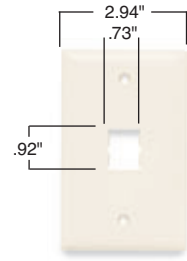

Commercial Network Wiring TradeMaster® DataCom & Innovate™ Wall Plates

TPD4-LA
S58-LA
SFF-LA

Smooth, polished look fits any decor and matches TradeMaster wiring device wall plates. Ideal for any commercial installation where appearance is especially important. And a perfect match for P&S Innovate™ jacks.

Better coverage, with an extra 3/16" more width and height than standard plates to reduce time-consuming drywall rework.

Flexible modular design accepts any combination of P&S Innovate jack modules for fast, easy configuration.

Virtually unbreakable construction features patent-pending reinforcing ribs for enhanced rigidity.

TPD1-LA

TPD9-LA

PSF1

PSF62

PSF82

Catalog Number	Description	Color	Catalog Number	Description	Color
TradeMaster DataCom Wall Plates					
TPD1-GRY TPD1-I TPD1-LA TPD1-W	1-port wall plate, single gang	Gray Ivory Light Almond White	TPD4-GRY TPD4-I TPD4-LA TPD4-W	4-port wall plate, single gang	Gray Ivory Light Almond White
TPD2-GRY TPD2-I TPD2-LA TPD2-W	2-port wall plate, single gang	Gray Ivory Light Almond White	TPD6-GRY TPD6-I TPD6-LA TPD6-W	6-port wall plate, single gang	Gray Ivory Light Almond White
TPD3-GRY TPD3-I TPD3-LA TPD3-W	3-port wall plate, single gang	Gray Ivory Light Almond White	TPD9-GRY TPD9-I TPD9-LA TPD9-W	9-port wall plate, double gang	Gray Ivory Light Almond White

- Features**
- Recessed labeling provides easy identification. Helps meet TIA/EIA-606 labeling standard. Labels and protective clear covers (both included) hide mounting screw heads.
 - Jack modules snap in from the front to make installation fast and simple.
 - Rugged ABS construction or Type 430 stainless steel for durability.