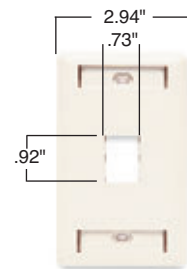

Better coverage, with an extra 3/16" more width and height than standard plates to reduce time-consuming drywall rework.

Flexible modular design accepts any combination of P&S Innovate jack modules for fast, easy configuration.

Virtually unbreakable construction features patent-pending reinforcing ribs for enhanced rigidity.

TPD1-LA

TPD9-LA

PSF1

PSF62

PSF82

Catalog Number	Description	Color	Catalog Number	Description	Color
TradeMaster DataCom Wall Plates					
TPD1-GRY TPD1-I TPD1-LA TPD1-W	1-port wall plate, single gang	Gray Ivory Light Almond White	TPD4-GRY TPD4-I TPD4-LA TPD4-W	4-port wall plate, single gang	Gray Ivory Light Almond White
TPD2-GRY TPD2-I TPD2-LA TPD2-W	2-port wall plate, single gang	Gray Ivory Light Almond White	TPD6-GRY TPD6-I TPD6-LA TPD6-W	6-port wall plate, single gang	Gray Ivory Light Almond White
TPD3-GRY TPD3-I TPD3-LA TPD3-W	3-port wall plate, single gang	Gray Ivory Light Almond White	TPD9-GRY TPD9-I TPD9-LA TPD9-W	9-port wall plate, double gang	Gray Ivory Light Almond White

- Features**
- Recessed labeling provides easy identification. Helps meet TIA/EIA-606 labeling standard. Labels and protective clear covers (both included) hide mounting screw heads.
 - Jack modules snap in from the front to make installation fast and simple.
 - Rugged ABS construction or Type 430 stainless steel for durability.