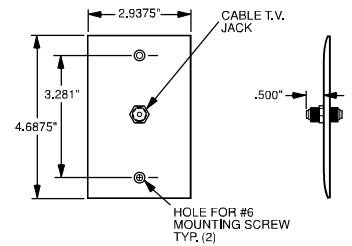

Wall Plates Communication Devices

Telephone & CATV Wiring Devices

Features	
<ul style="list-style-type: none"> Mar-resistant wall plate. Fits standard size single gang electrical box. Wall plate dimension is Standard size. 	<ul style="list-style-type: none"> Nickel-plated steel. Connector is threaded at each end.

TPCATV

TPCATV2

Catalog Number	Color	Configuration	3rd Party Compliance UL1863
“F” Type with One Coaxial Connector & Wall Plate, Single Gang			
TPCATVI	Ivory	F-type COAX Connector	•
TPCATVW	White	F-type COAX Connector	•
TPCATV	Brown	F-type COAX Connector	•
TPCATVBK	Black	F-type COAX Connector	•
TPCATVLA	Light Almond	F-type COAX Connector	•
“F” Type with Two Coaxial Connectors & Wall Plate, Single Gang			
TPCATV2I	Ivory	2 F-type COAX Connectors	•
TPCATV2W	White	2 F-type COAX Connectors	•
TPCATV2	Brown	2 F-type COAX Connectors	•
TPCATV2BK	Black	2 F-type COAX Connectors	•
TPCATV2LA	Light Almond	2 F-type COAX Connectors	•

Features	
<ul style="list-style-type: none"> Decorator outline. Face constructed of high-impact thermoplastic. Zinc-plated steel strap. 	<ul style="list-style-type: none"> Nickel-plated “F” type connector. Threaded on each end.

26CATV

Features	
<ul style="list-style-type: none"> Decorator outline. RJ11 modular jack. Face constructed of high-impact thermoplastic. 	<ul style="list-style-type: none"> Zinc-plated steel strap. Nickel-plated “F” type connector. Threaded on each end.