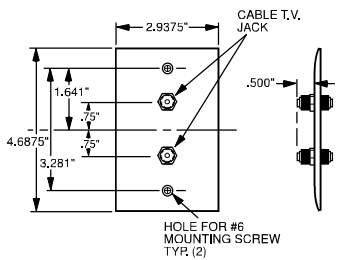

Wall Plates Communication Devices

Telephone & CATV Wiring Devices

Features	
<ul style="list-style-type: none"> Mar-resistant wall plate. Fits standard size single gang electrical box. Wall plate dimension is Standard size. 	<ul style="list-style-type: none"> Nickel-plated steel. Connector is threaded at each end.

TPCATV

TPCATV2

Catalog Number	Color	Configuration	3rd Party Compliance UL1863
“F” Type with One Coaxial Connector & Wall Plate, Single Gang			
TPCATVI	Ivory	F-type COAX Connector	•
TPCATVW	White	F-type COAX Connector	•
TPCATV	Brown	F-type COAX Connector	•
TPCATVBK	Black	F-type COAX Connector	•
TPCATVLA	Light Almond	F-type COAX Connector	•
“F” Type with Two Coaxial Connectors & Wall Plate, Single Gang			
TPCATV2I	Ivory	2 F-type COAX Connectors	•
TPCATV2W	White	2 F-type COAX Connectors	•
TPCATV2	Brown	2 F-type COAX Connectors	•
TPCATV2BK	Black	2 F-type COAX Connectors	•
TPCATV2LA	Light Almond	2 F-type COAX Connectors	•

Features	
<ul style="list-style-type: none"> Decorator outline. Face constructed of high-impact thermoplastic. Zinc-plated steel strap. 	<ul style="list-style-type: none"> Nickel-plated “F” type connector. Threaded on each end.

26CATV

Features	
<ul style="list-style-type: none"> Decorator outline. RJ11 modular jack. Face constructed of high-impact thermoplastic. 	<ul style="list-style-type: none"> Zinc-plated steel strap. Nickel-plated “F” type connector. Threaded on each end.