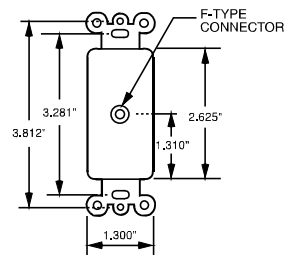

26CATV

Features	
- Decorator outline. - RJ11 modular jack. - Face constructed of high-impact thermoplastic.	- Zinc-plated steel strap. - Nickel-plated “F” type connector. - Threaded on each end.

Catalog Number	Color	Configuration	3rd Party Compliance UL1863
Combination Coaxial Connector & Telephone Jack			
TPELTVI	Ivory	F-type COAX Connector with 4 Conductor RJ-11 jack	•
TPELTVW	White		•
TPELTV	Brown		•
TPELTVBK	Black		•
TPELTVLA	Light Almond		•
26TELTVICC10	Ivory	Same as TPELTV with	•
26TELTVWCC10	White	one-piece molded plate	•
26TELTVLACC10	Light Almond	Decorator outline.	•