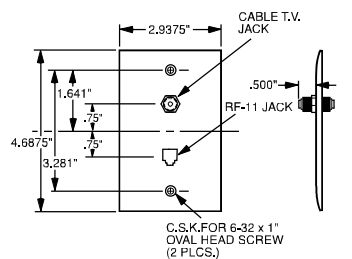

TPCATV

TPCATV2

Catalog Number	Color	Configuration	3rd Party Compliance UL1863
“F” Type with One Coaxial Connector & Wall Plate, Single Gang			
TPCATVI	Ivory	F-type COAX Connector	•
TPCATVW	White	F-type COAX Connector	•
TPCATV	Brown	F-type COAX Connector	•
TPCATVBK	Black	F-type COAX Connector	•
TPCATVLA	Light Almond	F-type COAX Connector	•
“F” Type with Two Coaxial Connectors & Wall Plate, Single Gang			
TPCATV2I	Ivory	2 F-type COAX Connectors	•
TPCATV2W	White	2 F-type COAX Connectors	•
TPCATV2	Brown	2 F-type COAX Connectors	•
TPCATV2BK	Black	2 F-type COAX Connectors	•
TPCATV2LA	Light Almond	2 F-type COAX Connectors	•

Features	
<ul style="list-style-type: none"> Decorator outline. Face constructed of high-impact thermoplastic. Zinc-plated steel strap. 	<ul style="list-style-type: none"> Nickel-plated “F” type connector. Threaded on each end.

26CATV

Features	
<ul style="list-style-type: none"> Decorator outline. RJ11 modular jack. Face constructed of high-impact thermoplastic. 	<ul style="list-style-type: none"> Zinc-plated steel strap. Nickel-plated “F” type connector. Threaded on each end.

TPELTV

26TELTVCC10

These products listed to UL514, Cover Plates for Flush-Mounted Wiring Devices, CSA Certified.