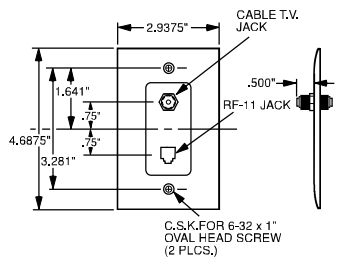

Catalog Number	Color	Configuration	3rd Party Compliance UL1863
Decorator “F” Type Coaxial Connector Single Gang with 1 COAX Connector			
26CATVI	Ivory	F-type COAX Connector	•
26CATVW	White	F-type COAX Connector	•
26CATVLA	Light Almond	F-type COAX Connector	•

26CATV

Features	
<ul style="list-style-type: none"> Decorator outline. RJ11 modular jack. Face constructed of high-impact thermoplastic. 	<ul style="list-style-type: none"> Zinc-plated steel strap. Nickel-plated “F” type connector. Threaded on each end.

Catalog Number	Color	Configuration	3rd Party Compliance UL1863
Combination Coaxial Connector & Telephone Jack			
TPELTVI	Ivory	F-type COAX Connector with 4 Conductor RJ-11 jack	•
TPELTVW	White		•
TPELTV	Brown		•
TPELTVBK	Black		•
TPELTVLA	Light Almond		•
26TELTVICC10	Ivory	Same as TPELTV with	•
26TELTVWCC10	White	one-piece molded plate	•
26TELTVLACC10	Light Almond	Decorator outline.	•

TPELTV

26TELTVCC10

These products listed to UL514, Cover Plates for Flush-Mounted Wiring Devices, CSA Certified.