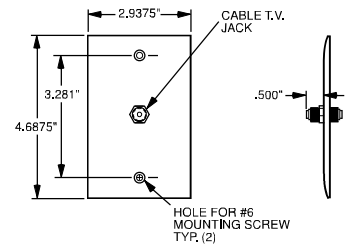

Wall Plates Communication Devices

Telephone & CATV Wiring Devices

Features	
<ul style="list-style-type: none"> Mar-resistant wall plate. Fits standard size single gang electrical box. Wall plate dimension is Standard size. 	<ul style="list-style-type: none"> Nickel-plated steel. Connector is threaded at each end.

TPCATV

TPCATV2

Catalog Number	Color	Configuration	3rd Party Compliance UL1863
“F” Type with One Coaxial Connector & Wall Plate, Single Gang			
TPCATVI	Ivory	F-type COAX Connector	•
TPCATVW	White	F-type COAX Connector	•
TPCATV	Brown	F-type COAX Connector	•
TPCATVBK	Black	F-type COAX Connector	•
TPCATVLA	Light Almond	F-type COAX Connector	•
“F” Type with Two Coaxial Connectors & Wall Plate, Single Gang			
TPCATV2I	Ivory	2 F-type COAX Connectors	•
TPCATV2W	White	2 F-type COAX Connectors	•
TPCATV2	Brown	2 F-type COAX Connectors	•
TPCATV2BK	Black	2 F-type COAX Connectors	•
TPCATV2LA	Light Almond	2 F-type COAX Connectors	•

Features	
<ul style="list-style-type: none"> Decorator outline. Face constructed of high-impact thermoplastic. Zinc-plated steel strap. 	<ul style="list-style-type: none"> Nickel-plated “F” type connector. Threaded on each end.

TPELTV

Features	
<ul style="list-style-type: none"> Decorator outline. RJ11 modular jack. Face constructed of high-impact thermoplastic. 	<ul style="list-style-type: none"> Zinc-plated steel strap. Nickel-plated “F” type connector. Threaded on each end.