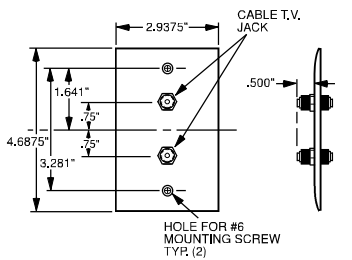

Wall Plates Communication Devices

Telephone & CATV Wiring Devices

Features	
<ul style="list-style-type: none"> Mar-resistant wall plate. Fits standard size single gang electrical box. Wall plate dimension is Standard size. 	<ul style="list-style-type: none"> Nickel-plated steel. Connector is threaded at each end.

TPCATV

TPCATV2

Catalog Number	Color	Configuration	3rd Party Compliance UL1863
“F” Type with One Coaxial Connector & Wall Plate, Single Gang			
TPCATVI	Ivory	F-type COAX Connector	•
TPCATVW	White	F-type COAX Connector	•
TPCATV	Brown	F-type COAX Connector	•
TPCATVBK	Black	F-type COAX Connector	•
TPCATVLA	Light Almond	F-type COAX Connector	•
“F” Type with Two Coaxial Connectors & Wall Plate, Single Gang			
TPCATV2I	Ivory	2 F-type COAX Connectors	•
TPCATV2W	White	2 F-type COAX Connectors	•
TPCATV2	Brown	2 F-type COAX Connectors	•
TPCATV2BK	Black	2 F-type COAX Connectors	•
TPCATV2LA	Light Almond	2 F-type COAX Connectors	•

Features	
<ul style="list-style-type: none"> Decorator outline. Face constructed of high-impact thermoplastic. Zinc-plated steel strap. 	<ul style="list-style-type: none"> Nickel-plated “F” type connector. Threaded on each end.

TPELTV

Features	
<ul style="list-style-type: none"> Decorator outline. RJ11 modular jack. Face constructed of high-impact thermoplastic. 	<ul style="list-style-type: none"> Zinc-plated steel strap. Nickel-plated “F” type connector. Threaded on each end.