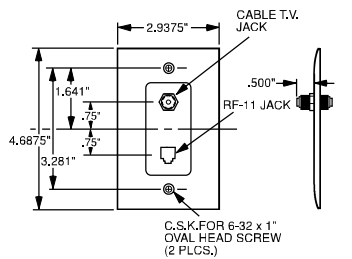

26CATV

Catalog Number	Color	Configuration	3rd Party Compliance UL1863
Decorator “F” Type Coaxial Connector Single Gang with 1 COAX Connector			
26CATVI	Ivory	F-type COAX Connector	•
26CATVW	White	F-type COAX Connector	•
26CATVLA	Light Almond	F-type COAX Connector	•

TPELTV

Features	
<ul style="list-style-type: none"> Decorator outline. RJ11 modular jack. Face constructed of high-impact thermoplastic. 	<ul style="list-style-type: none"> Zinc-plated steel strap. Nickel-plated “F” type connector. Threaded on each end.

26TELTVCC10

These products listed to UL514, Cover Plates for Flush-Mounted Wiring Devices, CSA Certified.