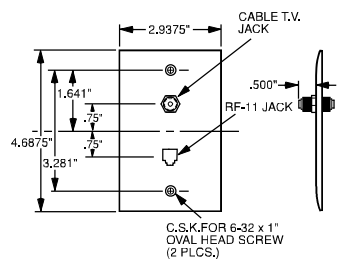

Wall Plates Communication Devices

Telephone & CATV Wiring Devices

Features	
<ul style="list-style-type: none"> Mar-resistant wall plate. Fits standard size single gang electrical box. Wall plate dimension is Standard size. 	<ul style="list-style-type: none"> Nickel-plated steel. Connector is threaded at each end.

TPCATV

TPCATV2

Catalog Number	Color	Configuration	3rd Party Compliance UL1863
“F” Type with One Coaxial Connector & Wall Plate, Single Gang			
TPCATVI	Ivory	F-type COAX Connector	•
TPCATVW	White	F-type COAX Connector	•
TPCATV	Brown	F-type COAX Connector	•
TPCATVBK	Black	F-type COAX Connector	•
TPCATVLA	Light Almond	F-type COAX Connector	•
“F” Type with Two Coaxial Connectors & Wall Plate, Single Gang			
TPCATV2I	Ivory	2 F-type COAX Connectors	•
TPCATV2W	White	2 F-type COAX Connectors	•
TPCATV2	Brown	2 F-type COAX Connectors	•
TPCATV2BK	Black	2 F-type COAX Connectors	•
TPCATV2LA	Light Almond	2 F-type COAX Connectors	•

Features	
<ul style="list-style-type: none"> Decorator outline. Face constructed of high-impact thermoplastic. Zinc-plated steel strap. 	<ul style="list-style-type: none"> Nickel-plated “F” type connector. Threaded on each end.

TPELTV

Features	
<ul style="list-style-type: none"> Decorator outline. RJ11 modular jack. Face constructed of high-impact thermoplastic. 	<ul style="list-style-type: none"> Zinc-plated steel strap. Nickel-plated “F” type connector. Threaded on each end.