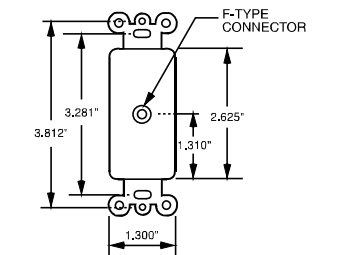

26CATV

Catalog Number	Color	Configuration	3rd Party Compliance UL1863
Decorator “F” Type Coaxial Connector Single Gang with 1 COAX Connector			
26CATVI	Ivory	F-type COAX Connector	•
26CATVW	White	F-type COAX Connector	•
26CATVLA	Light Almond	F-type COAX Connector	•